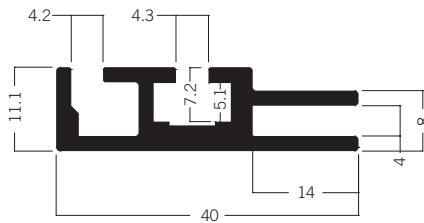

40 mm

M 1930 fabric tension extrusion for light frames 40 mm
3.41 kg | 6000 mm