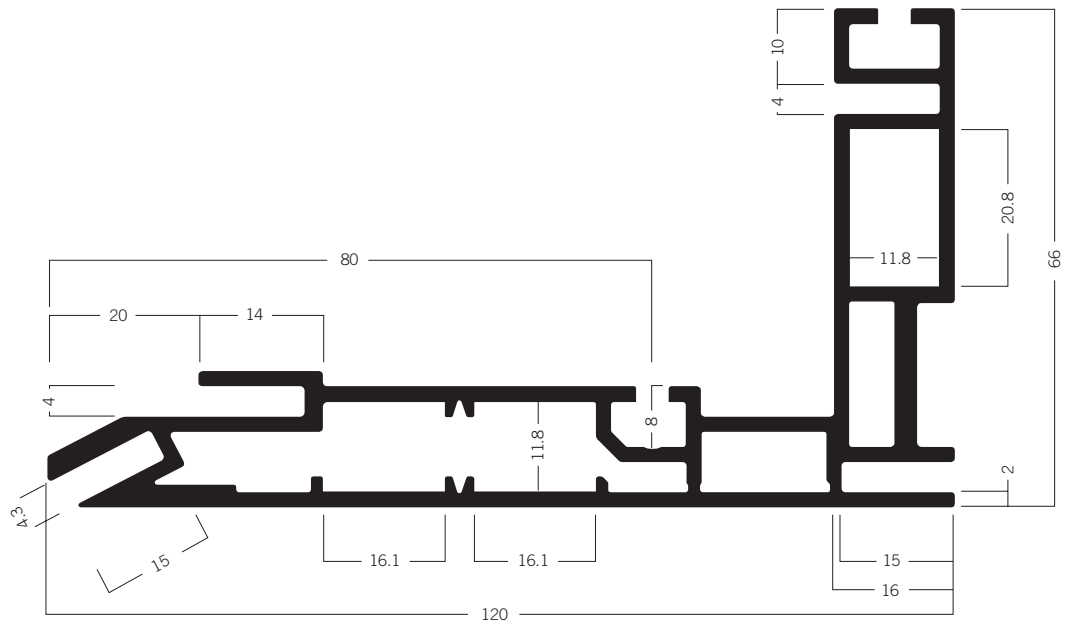

120 mm

M 1901 fabric tension extrusion for light frames 120 mm
9.77 kg | 6000 mm

M 1915 fabric tension extrusion for light frames 120 mm
11.90 kg | 6000 mm

U 1060 fabric tension extrusion for light frames with multiple layers of fabric 120 mm
16.20 kg | 6000 mm