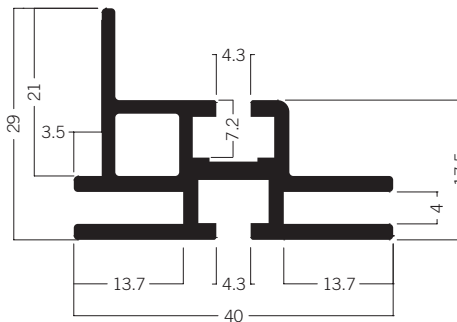

80 mm

M 1935 fabric tension extrusion for light frames 80 mm
9.58 kg | 6000 mm

40 mm

M 1930 fabric tension extrusion for light frames 40 mm
3.41 kg | 6000 mm

M 1970 fabric tension extrusion for light frames 40 mm
4.34 kg | 6000 mm

40 mm

M 1307 fabric tension extrusion for double-sided fabric attachment 40 mm
5.39 kg | 6000 mm

28 mm

M 1614 fabric tension extrusion 28 mm
1.54 kg | 6000 mm

22.5 mm

M 1309 fabric tension extrusion for small formats up to 841 × 1189 mm (DIN A0), 22.5 mm
2.53 kg | 6000 mm