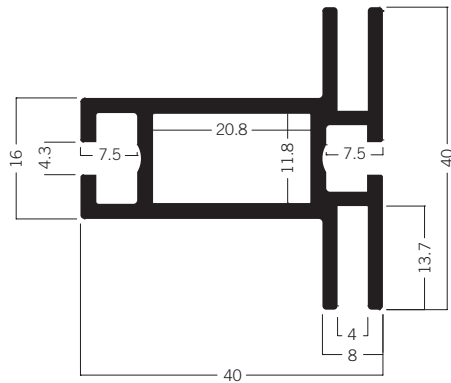

80 mm

M 1935 fabric tension extrusion for light frames 80 mm
9.58 kg | 6000 mm

40 mm

M 1930 fabric tension extrusion for light frames 40 mm
3.41 kg | 6000 mm

M 1970 fabric tension extrusion for light frames 40 mm
4.34 kg | 6000 mm

40 mm

M 1307 fabric tension extrusion for double-sided fabric attachment 40 mm
5.39 kg | 6000 mm

28 mm

M 1614 fabric tension extrusion 28 mm
1.54 kg | 6000 mm

22.5 mm

M 1309 fabric tension extrusion for small formats up to 841 × 1189 mm (DIN A0), 22.5 mm
2.53 kg | 6000 mm