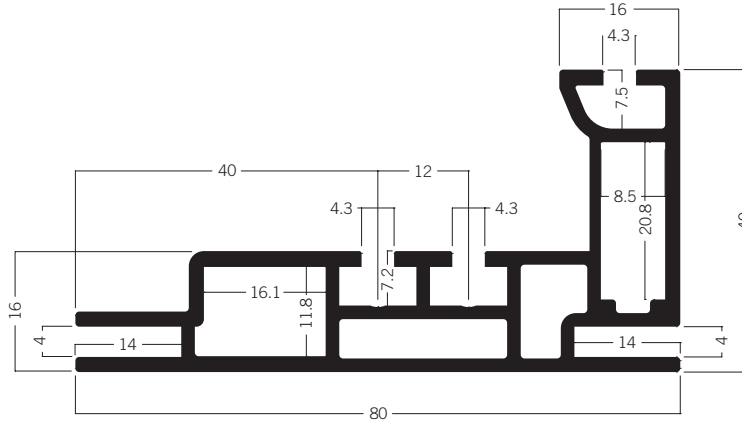

80 mm

M 1935 fabric tension extrusion for light frames 80 mm
9.58 kg | 6000 mm