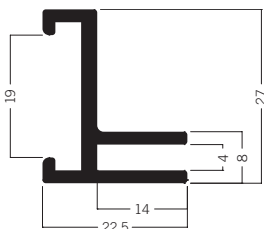

40 mm

M 1307 fabric tension extrusion for double-sided fabric attachment 40 mm
5.39 kg | 6000 mm

28 mm

M 1614 fabric tension extrusion 28 mm
1.54 kg | 6000 mm

22.5 mm

M 1309 fabric tension extrusion for small formats up to 841 × 1189 mm (DIN A0), 22.5 mm
2.53 kg | 6000 mm

16 mm

M 1607 fabric tension extrusion for small formats up to 594 × 841 mm (DIN A1), 16 mm
1.91 kg | 6000 mm

➤ Fabric Processing

guide

General information

This guide is intended to help you order your fabric prints. There may be deviations depending on which service provider you buy your fabric prints from, We are happy to help if you have any questions.