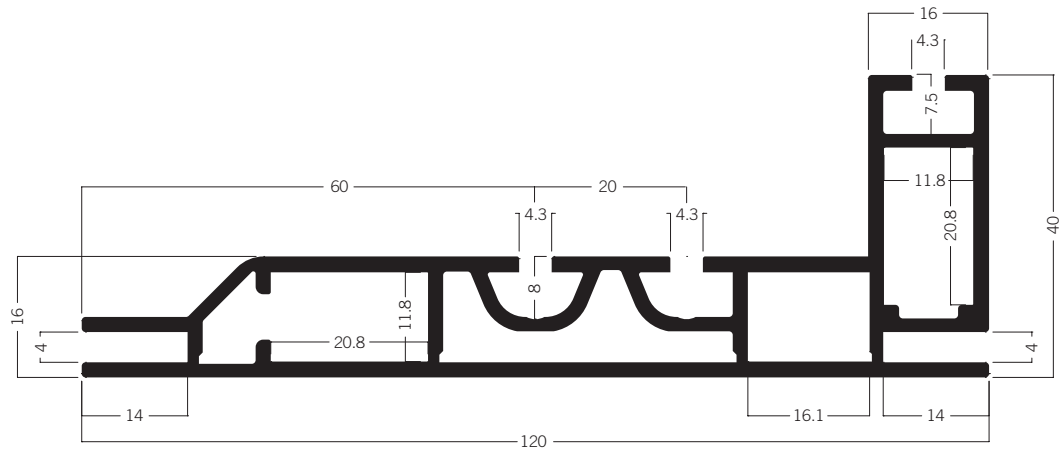

120 mm

M 1901 fabric tension extrusion for light frames 120 mm
9.77 kg | 6000 mm

M 1915 fabric tension extrusion for light frames 120 mm
11.90 kg | 6000 mm

U 1060 fabric tension extrusion for light frames with multiple layers of fabric 120 mm
16.20 kg | 6000 mm