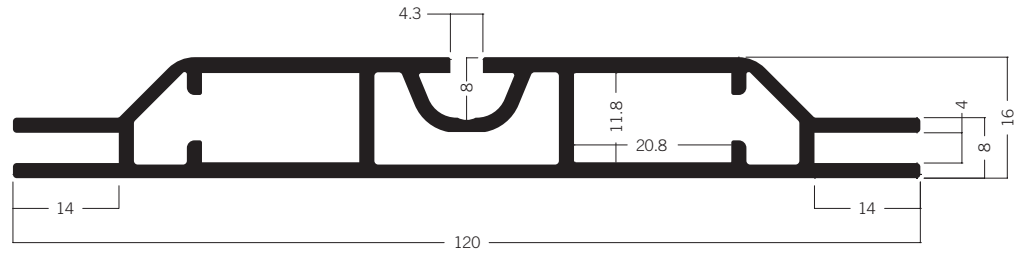

120 mm

M 1901 fabric tension extrusion for light frames 120 mm
9.77 kg | 6000 mm

M 1915 fabric tension extrusion for light frames 120 mm
11.90 kg | 6000 mm

U 1060 fabric tension extrusion for light frames with multiple layers of fabric 120 mm
16.20 kg | 6000 mm