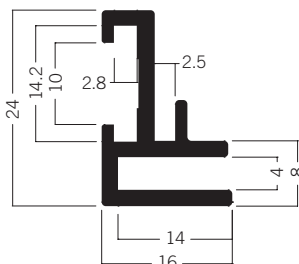

40 mm

M 1307 fabric tension extrusion for double-sided fabric attachment 40 mm
5.39 kg | 6000 mm

28 mm

M 1614 fabric tension extrusion 28 mm
1.54 kg | 6000 mm

22.5 mm

M 1309 fabric tension extrusion for small formats up to 841 × 1189 mm (DIN A0), 22.5 mm
2.53 kg | 6000 mm

16 mm

M 1607 fabric tension extrusion for small formats up to 594 × 841 mm (DIN A1), 16 mm
1.91 kg | 6000 mm

➤ Fabric Processing

guide

General information

This guide is intended to help you order your fabric prints. There may be deviations depending on which service provider you buy your fabric prints from, We are happy to help if you have any questions.