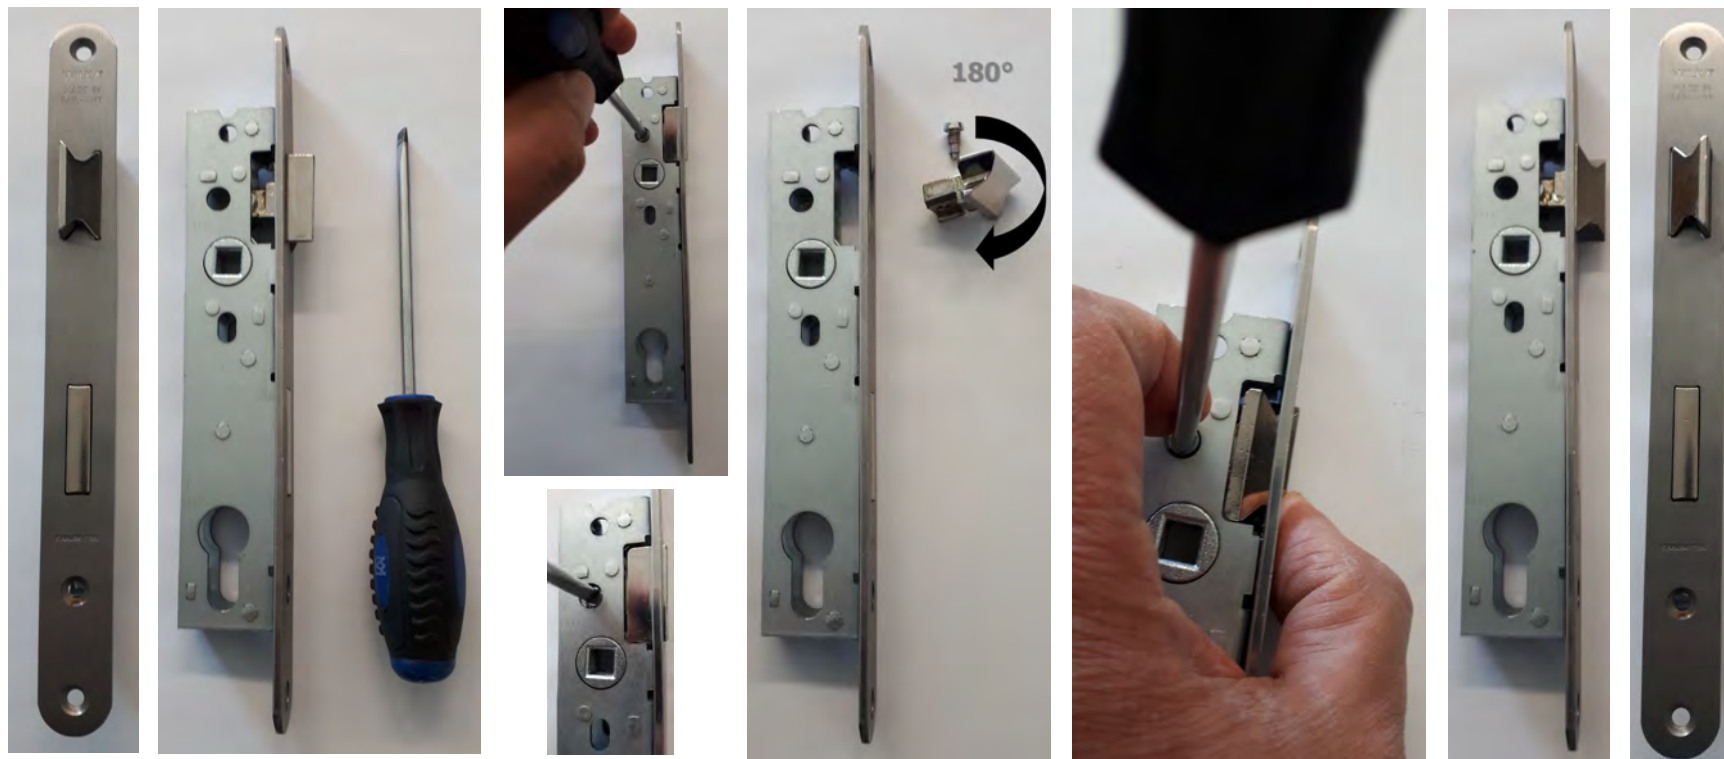

Door Element Universal W 805 / Pannel and Fabric Dimensions

Fabric dimensions

Outside dimensions of door frame: 2442 x 908

(ATTENTION: Use 12x3mm silicone edge for door frames!)

Pannel dimensions

Outside dimensions of door frame: 2036^{+0,5} x 903

(see drawing)

TI-MBOW-A02 E-000643-1300A-T02 A.1 Freigegeben 14.11.2024 ED

suitable for W 805

Window Element W 809 for W 805 / Pannel and Fabric Dimensions

Fabric dimensions
 Outside dimensions of door frame: 2442 x 908
(ATTENTION: Use 12x3mm silicone edge for door frames!)

Pannel dimensions
 Outside dimensions of door frame: 2436+0,5 x 903
 (see drawing)

TI-MBOW-A03 E-000643-1500A-T00 A.1 Freigegeben 14.11.2024 ED

Changing lock latch from right to left

TIM72.0.D-T00099-0778A E-000099-0778A-T00 A Freigegeben 24.04.2020 ED