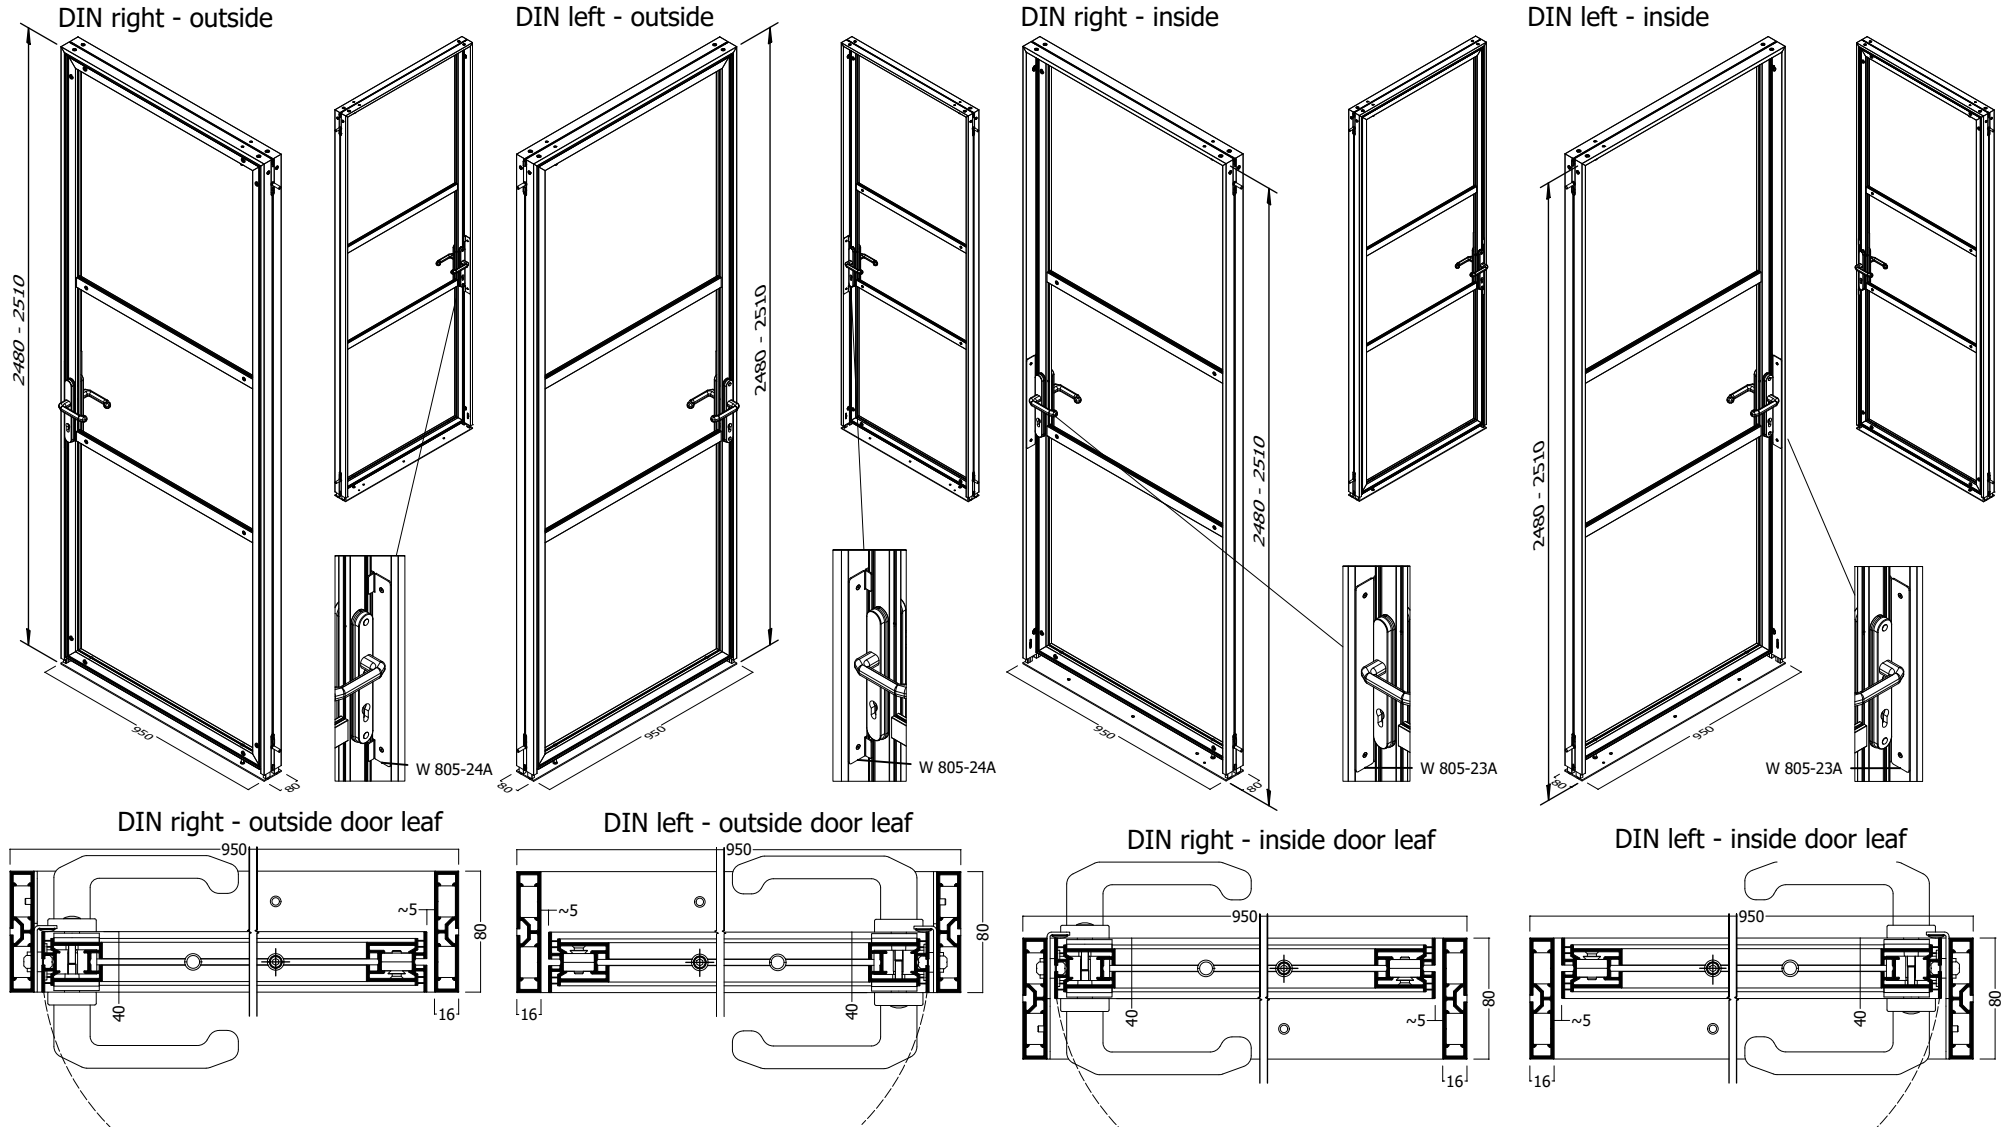

Door Element Universal W 805 / Installation Instructions for Door Leaf

TI-MBOW-A00 E-000643-1300A-T00 A.1 Freigegeben 14.11.2024 ED

Door Element Universal W 805 / Mounting Variants

TI-MBOW-A01 E-000643-1300A-T01 A.1 Freigegeben 14.11.2024 ED

Door Element Universal W 805 / Pannel and Fabric Dimensions

Fabric dimensions

Outside dimensions of door frame: 2442 x 908

(ATTENTION: Use 12x3mm silicone edge for door frames!)

Pannel dimensions

Outside dimensions of door frame: 2036^{+0,5} x 903

(see drawing)

TI-MBOW-A02 E-000643-1300A-T02 A.1 Freigegeben 14.11.2024 ED

suitable for W 805

Window Element W 809 for W 805 / Pannel and Fabric Dimensions

Fabric dimensions
 Outside dimensions of door frame: 2442 x 908
(ATTENTION: Use 12x3mm silicone edge for door frames!)

Pannel dimensions
 Outside dimensions of door frame: 2436+0,5 x 903
 (see drawing)

TI-MBOW-A03 E-000643-1500A-T00 A.1 Freigegeben 14.11.2024 ED

Changing lock latch from right to left

TIM72.0.D-T00099-0778A E-000099-0778A-T00 A Freigegeben 24.04.2020 ED