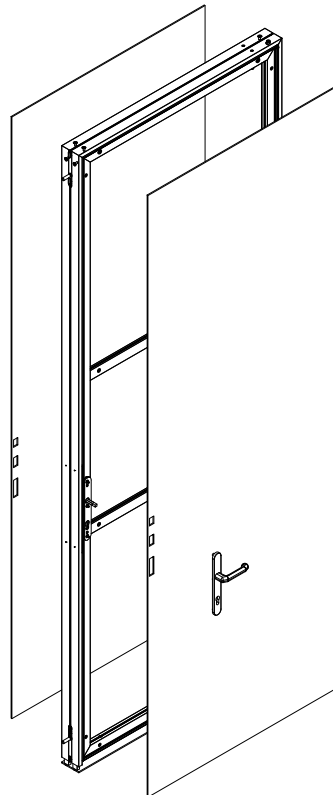

Door Element Universal W 805 / Installation Instructions for Door Leaf

TI-MBOW-A00 E-000643-1300A-T00 A.1 Freigegeben 14.11.2024 ED

Door Element Universal W 805 / Mounting Variants

TI-MBOW-A01 E-000643-1300A-T01 A.1 Freigegeben 14.11.2024 ED

Door Element Universal W 805 / Pannel and Fabric Dimensions

Fabric dimensions

Outside dimensions of door frame: 2442 x 908

(ATTENTION: Use 12x3mm silicone edge for door frames!)

Pannel dimensions

Outside dimensions of door frame: 2036^{+0,5} x 903

(see drawing)

TI-MBOW-A02 E-000643-1300A-T02 A.1 Freigegeben 14.11.2024 ED

suitable for W 805

Window Element W 809 for W 805 / Pannel and Fabric Dimensions

Fabric dimensions
 Outside dimensions of door frame: 2442 x 908
(ATTENTION: Use 12x3mm silicone edge for door frames!)

Pannel dimensions
 Outside dimensions of door frame: 2436+0,5 x 903
 (see drawing)

TI-MBOW-A03 E-000643-1500A-T00 A.1 Freigegeben 14.11.2024 ED

Changing lock latch from right to left

TIM72.0.D-T00099-0778A E-000099-0778A-T00 A Freigegeben 24.04.2020 ED