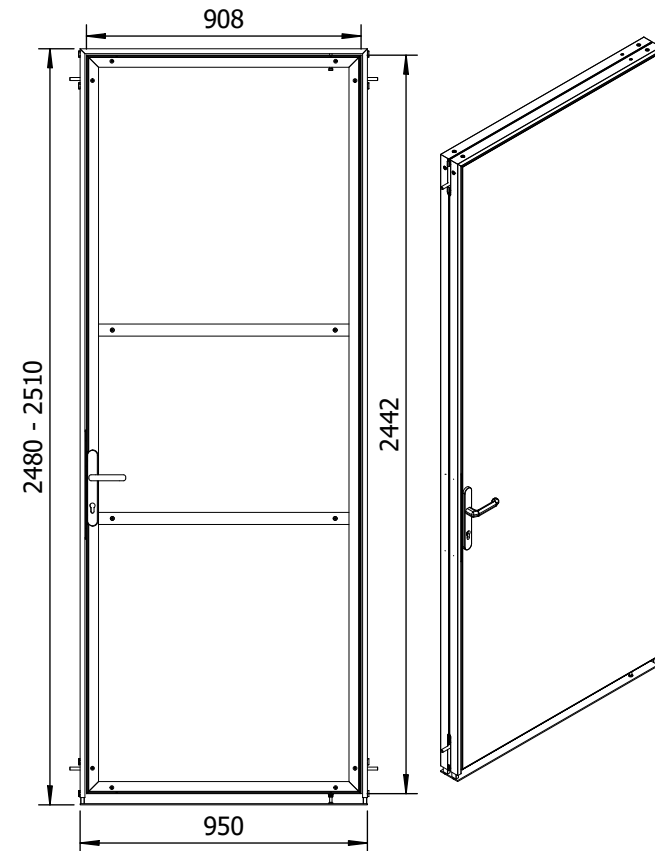

Door Element Universal W 805 / Installation Instructions for Door Leaf

TI-MBOW-A00 E-000643-1300A-T00 A.1 Freigegeben 14.11.2024 ED

Door Element Universal W 805 / Mounting Variants

TI-MBOW-A01 E-000643-1300A-T01 A.1 Freigegeben 14.11.2024 ED

Door Element Universal W 805 / Pannel and Fabric Dimensions

Fabric dimensions

Outside dimensions of door frame: 2442 x 908

(ATTENTION: Use 12x3mm silicone edge for door frames!)

Pannel dimensions

Outside dimensions of door frame: 2036^{+0,5} x 903

(see drawing)

TI-MBOW-A02 E-000643-1300A-T02 A.1 Freigegeben 14.11.2024 ED

suitable for W 805

Window Element W 809 for W 805 / Pannel and Fabric Dimensions

Fabric dimensions
 Outside dimensions of door frame: 2442 x 908
(ATTENTION: Use 12x3mm silicone edge for door frames!)

Pannel dimensions
 Outside dimensions of door frame: 2436+0,5 x 903
 (see drawing)

TI-MBOW-A03 E-000643-1500A-T00 A.1 Freigegeben 14.11.2024 ED

Changing lock latch from right to left

TIM72.0.D-T00099-0778A E-000099-0778A-T00 A Freigegeben 24.04.2020 ED