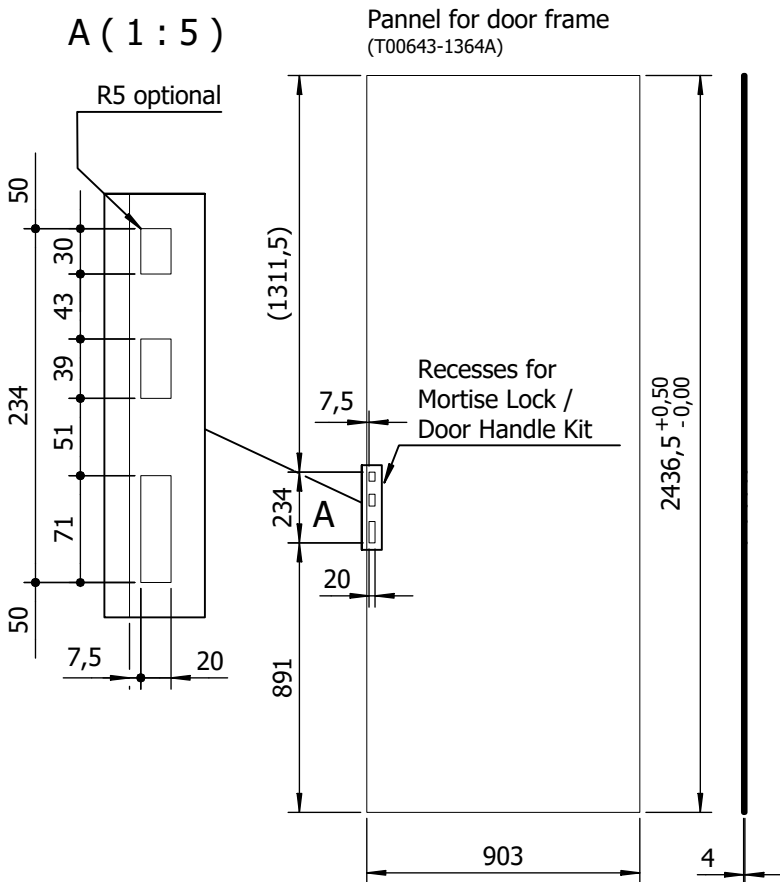

Door Element Universal W 805 / Installation Instructions for Door Leaf

TI-MBOW-A00 E-000643-1300A-T00 A.1 Freigegeben 14.11.2024 ED

Door Element Universal W 805 / Mounting Variants

TI-MBOW-A01 E-000643-1300A-T01 A.1 Freigegeben 14.11.2024 ED

Door Element Universal W 805 / Pannel and Fabric Dimensions

Fabric dimensions

Outside dimensions of door frame: 2442 x 908

(ATTENTION: Use 12x3mm silicone edge for door frames!)

Pannel dimensions

Outside dimensions of door frame: 2036^{+0,5} x 903

(see drawing)

TI-MBOW-A02 E-000643-1300A-T02 A.1 Freigegeben 14.11.2024 ED

suitable for W 805

Window Element W 809 for W 805 / Pannel and Fabric Dimensions

Fabric dimensions
 Outside dimensions of door frame: 2442 x 908
(ATTENTION: Use 12x3mm silicone edge for door frames!)

Pannel dimensions
 Outside dimensions of door frame: 2436+0,5 x 903
 (see drawing)

TI-MBOW-A03 E-000643-1500A-T00 A.1 Freigegeben 14.11.2024 ED

Changing lock latch from right to left

TIM72.0.D-T00099-0778A E-000099-0778A-T00 A Freigegeben 24.04.2020 ED