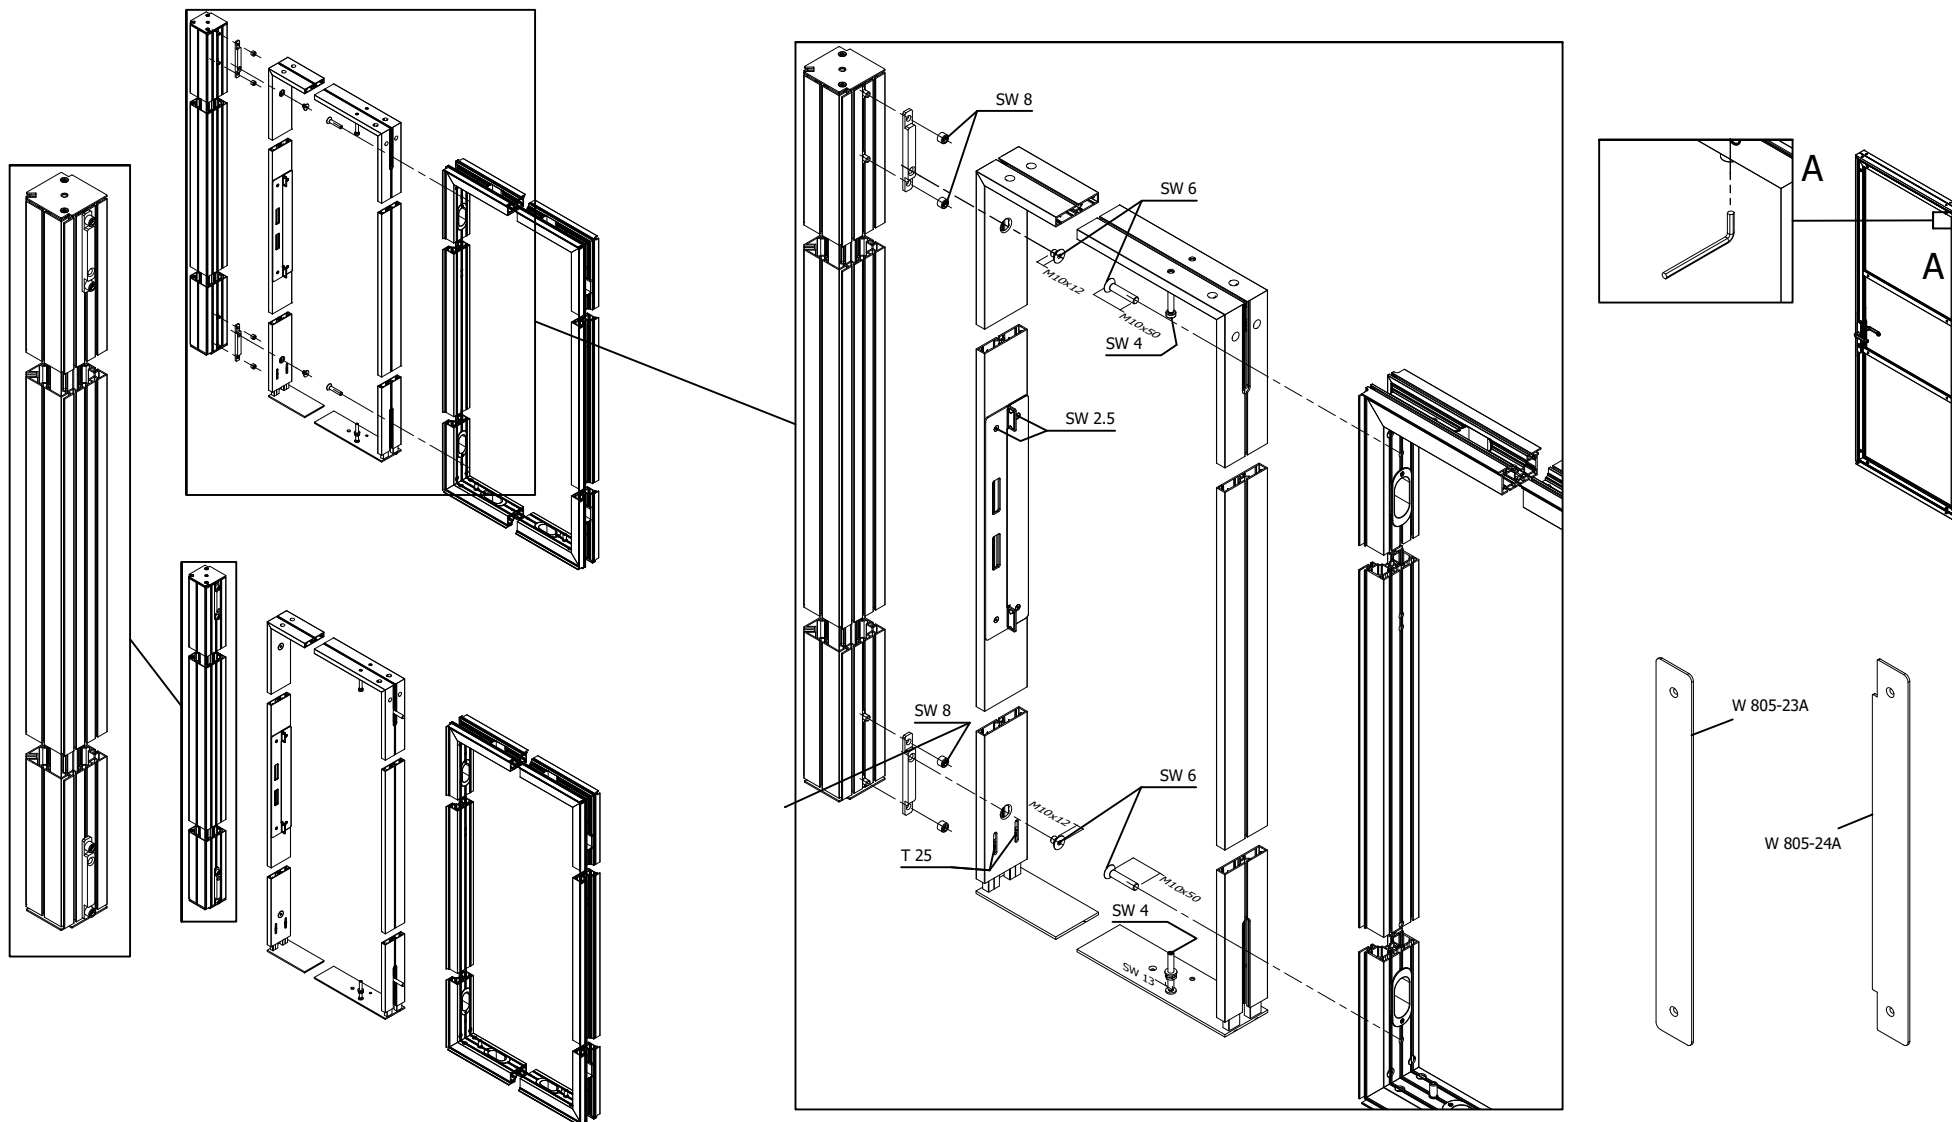

Door Element Universal W 805 / Installation Instructions for Door Leaf

TI-MBOW-A00 E-000643-1300A-T00 A.1 Freigegeben 14.11.2024 ED

Door Element Universal W 805 / Mounting Variants

TI-MBOW-A01 E-000643-1300A-T01 A.1 Freigegeben 14.11.2024 ED

Door Element Universal W 805 / Pannel and Fabric Dimensions

Fabric dimensions

Outside dimensions of door frame: 2442 x 908

(ATTENTION: Use 12x3mm silicone edge for door frames!)

Pannel dimensions

Outside dimensions of door frame: 2036^{+0,5} x 903

(see drawing)

TI-MBOW-A02 E-000643-1300A-T02 A.1 Freigegeben 14.11.2024 ED

suitable for W 805

Window Element W 809 for W 805 / Pannel and Fabric Dimensions

Fabric dimensions
 Outside dimensions of door frame: 2442 x 908
(ATTENTION: Use 12x3mm silicone edge for door frames!)

Pannel dimensions
 Outside dimensions of door frame: 2436+0,5 x 903
 (see drawing)

TI-MBOW-A03 E-000643-1500A-T00 A.1 Freigegeben 14.11.2024 ED

Changing lock latch from right to left

TIM72.0.D-T00099-0778A E-000099-0778A-T00 A Freigegeben 24.04.2020 ED