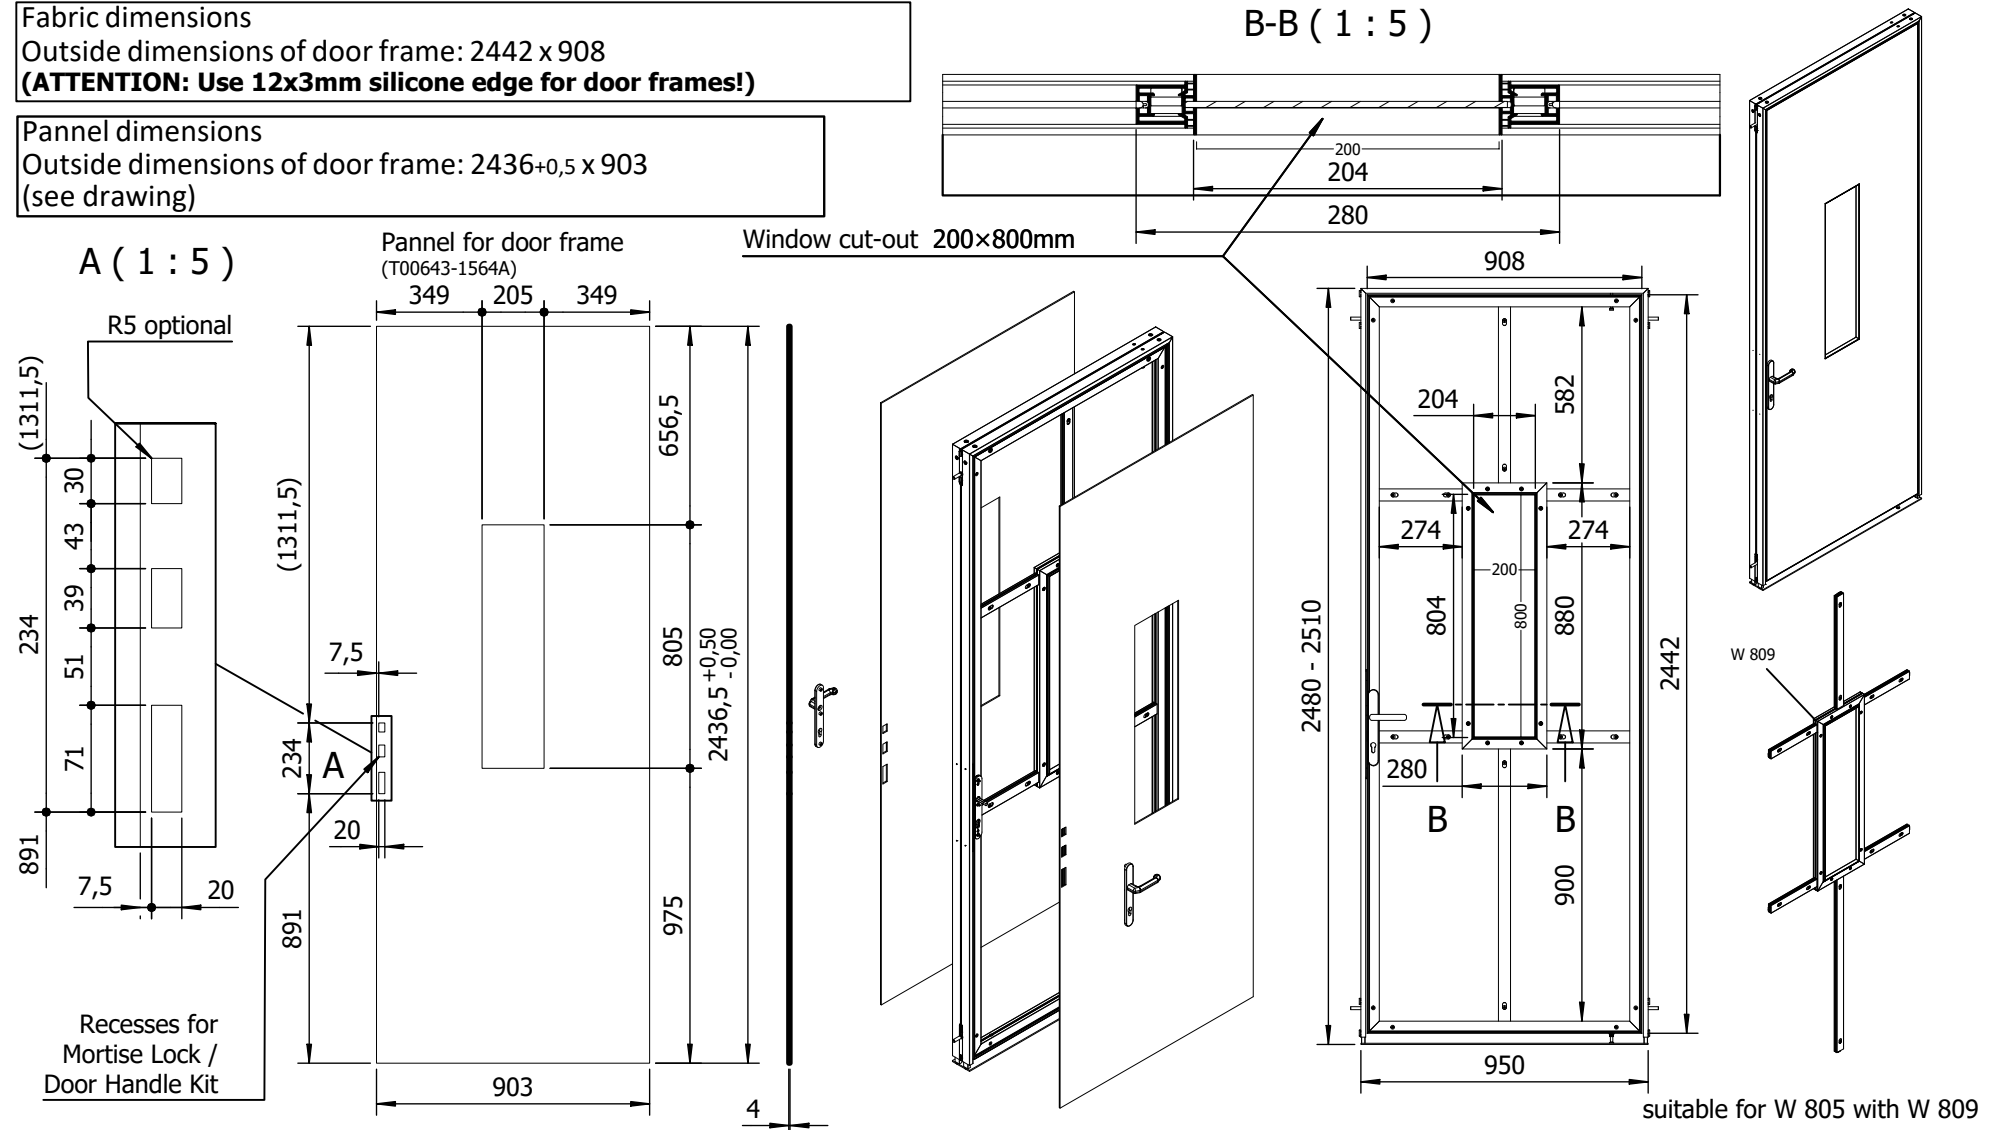

Door Element Universal W 805 / Pannel and Fabric Dimensions

Fabric dimensions

Outside dimensions of door frame: 2442 x 908

(ATTENTION: Use 12x3mm silicone edge for door frames!)

Pannel dimensions

Outside dimensions of door frame: 2036^{+0,5} x 903

(see drawing)

TI-MBOW-A02 E-000643-1300A-T02 A.1 Freigegeben 14.11.2024 ED

suitable for W 805

Window Element W 809 for W 805 / Pannel and Fabric Dimensions

Fabric dimensions
 Outside dimensions of door frame: 2442 x 908
(ATTENTION: Use 12x3mm silicone edge for door frames!)

Pannel dimensions
 Outside dimensions of door frame: 2436+0,5 x 903
 (see drawing)

TI-MBOW-A03 E-000643-1500A-T00 A.1 Freigegeben 14.11.2024 ED

Changing lock latch from right to left

TIM72.0.D-T00099-0778A E-000099-0778A-T00 A Freigegeben 24.04.2020 ED