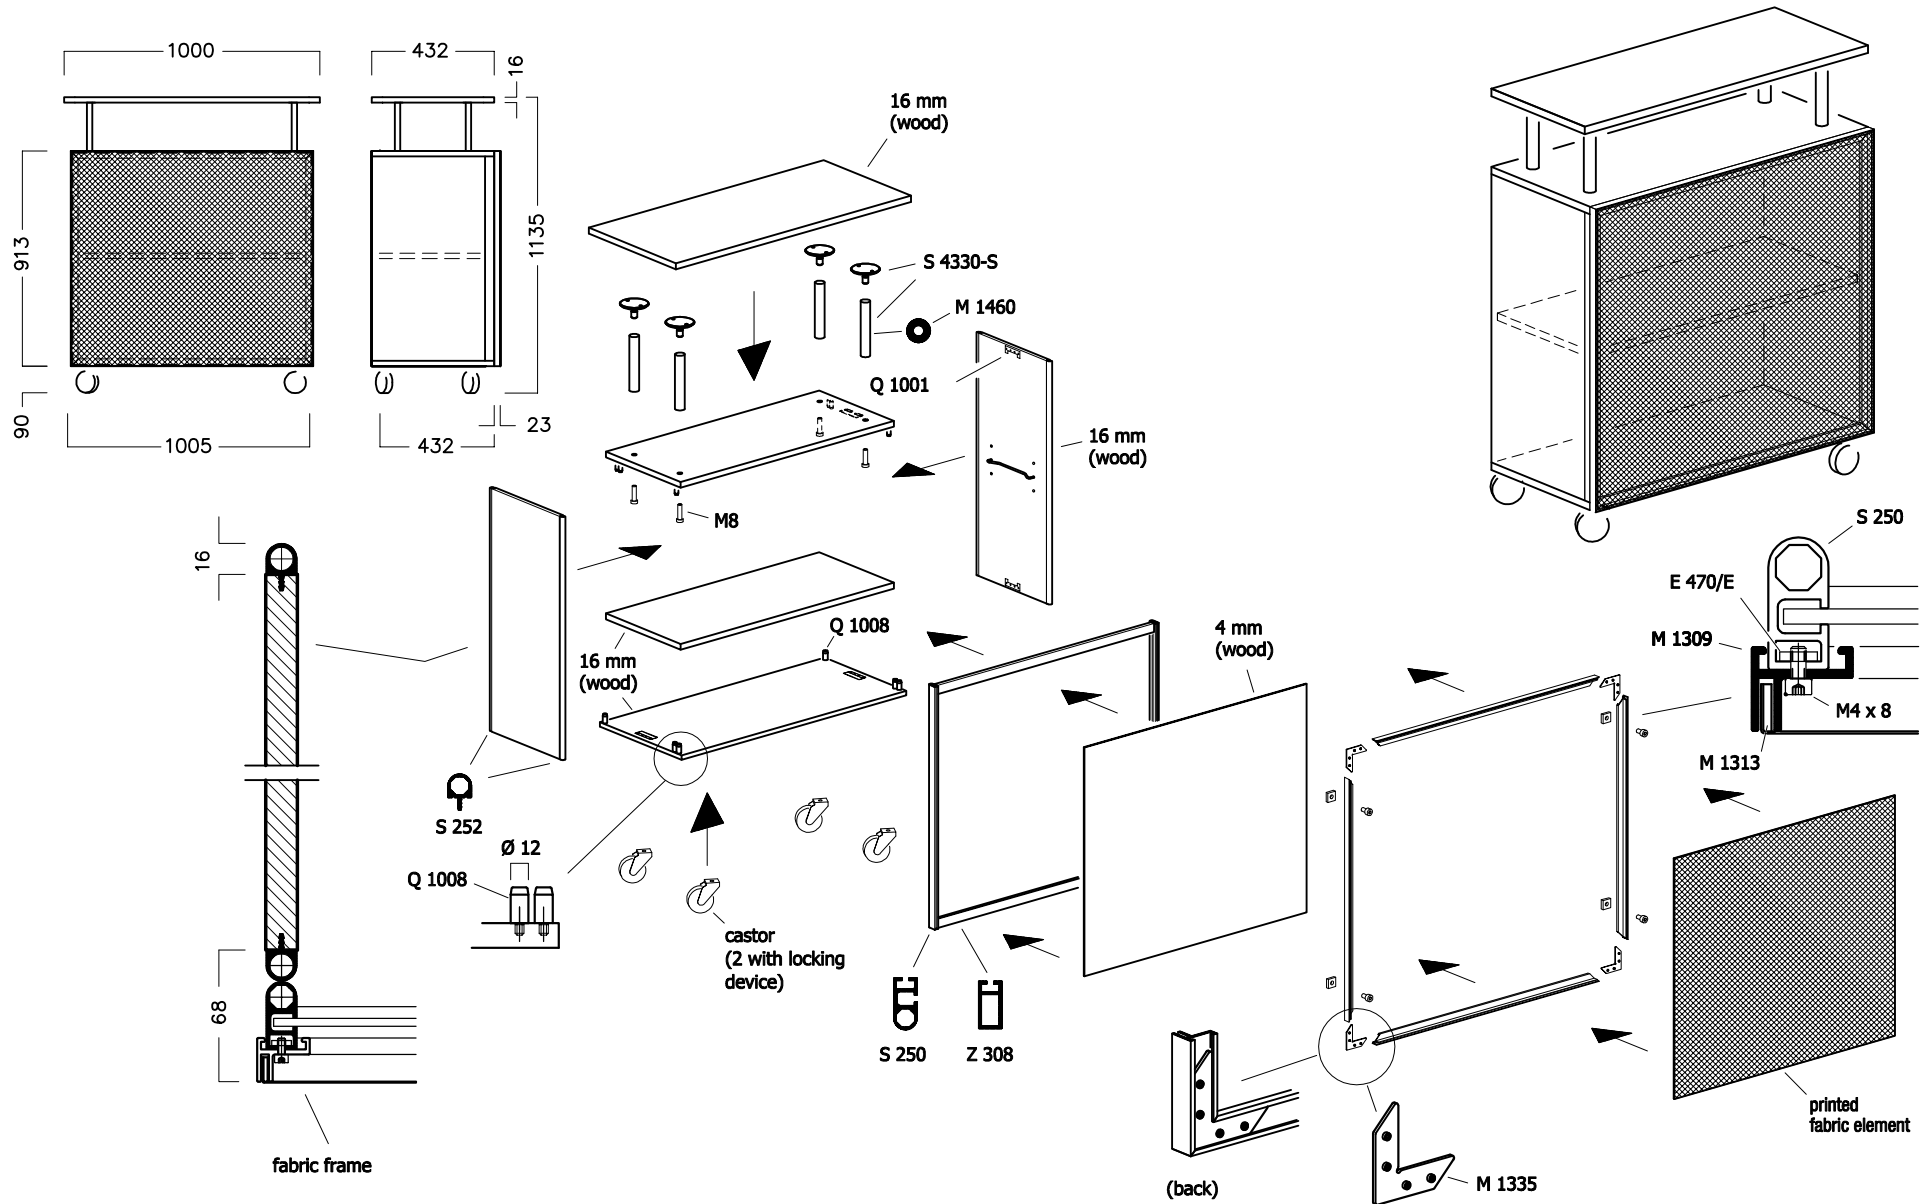

CONSTRUCTIONS AND DETAILS Mobile counter with fabric front

TIKD-10.0 EW 3332.00 - 01.07.09/HB - 11/2009 shift