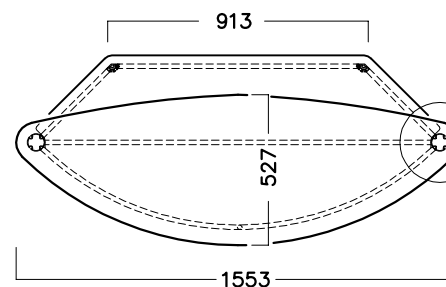

Solution for counter

TI-KD-12.1

technical information

TIKD-12.1 EW 3416.55 - 08.02.10/HB - 10/2010 shift