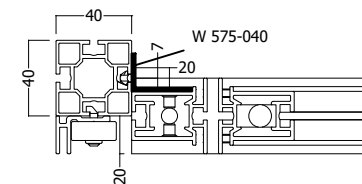

maxima 120mm - door flush mount

maxima 80mm - door flash mount

maxima 40mm - door flash mount

maxima 120mm - door flush mount

maxima 80mm - door 20mm protruding

maxima 40mm - door 20mm protruding

All dimensions in mm!
The drawing with dimensions basically remains valid!

suitable for W 575