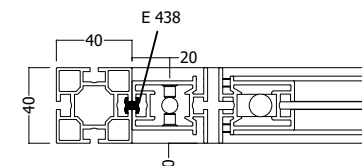

maxima 120mm - door flush mount

maxima 80mm - door flash mount

maxima 40mm - door flash mount

maxima 120mm - door flush mount

maxima 80mm - door 20mm protruding

maxima 40mm - door 20mm protruding

All dimensions in mm!
The drawing with dimensions basically remains valid!

suitable for W 575