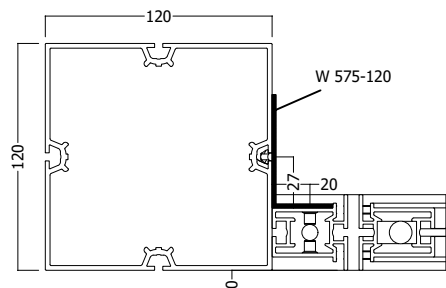

maxima 120mm - door flush mount

maxima 80mm - door flash mount

maxima 40mm - door flash mount

maxima 120mm - door flush mount

maxima 80mm - door 20mm protruding

maxima 40mm - door 20mm protruding

All dimensions in mm!
The drawing with dimensions basically remains valid!

suitable for W 575