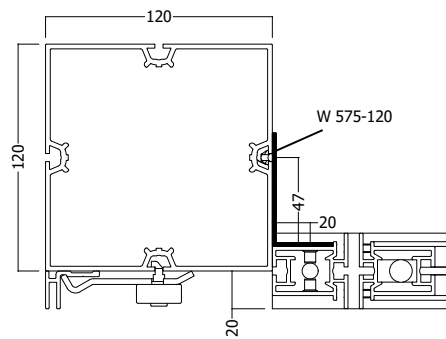

maxima 120mm - door flush mount

maxima 80mm - door flash mount

maxima 40mm - door flash mount

maxima 120mm - door flush mount

maxima 80mm - door 20mm protruding

maxima 40mm - door 20mm protruding

All dimensions in mm!
The drawing with dimensions basically remains valid!

suitable for W 575