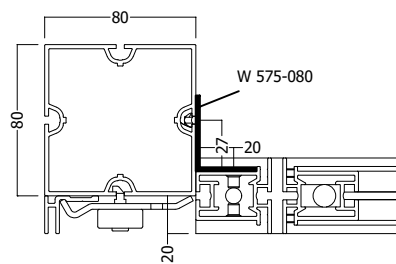

maxima 120mm - door flush mount

maxima 80mm - door flash mount

maxima 40mm - door flash mount

maxima 120mm - door flush mount

maxima 80mm - door 20mm protruding

maxima 40mm - door 20mm protruding

All dimensions in mm!
The drawing with dimensions basically remains valid!

suitable for W 575