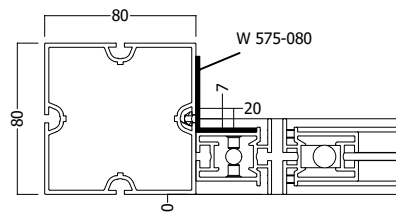

maxima 120mm - door flush mount

maxima 80mm - door flash mount

maxima 40mm - door flash mount

maxima 120mm - door flush mount

maxima 80mm - door 20mm protruding

maxima 40mm - door 20mm protruding

All dimensions in mm!
The drawing with dimensions basically remains valid!

suitable for W 575