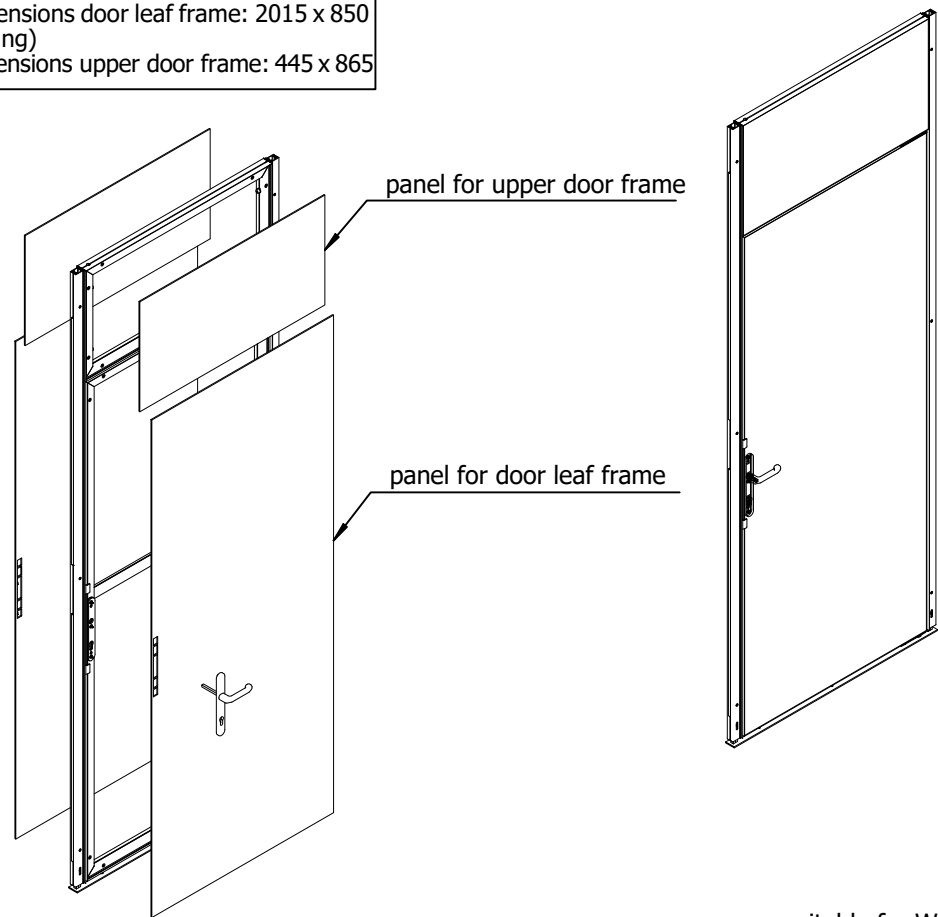

Fabric dimensions  
 Outer dimensions door leaf frame: 2021 x 855  
**(ATTENTION: Use flat silicone welt 12x3mm for door leaf frame!)**  
 Outer dimensions upper door frame: 450 x 870

Panel dimensions  
 Outer dimensions door leaf frame: 2015 x 850  
 (see drawing)  
 Outer dimensions upper door frame: 445 x 865