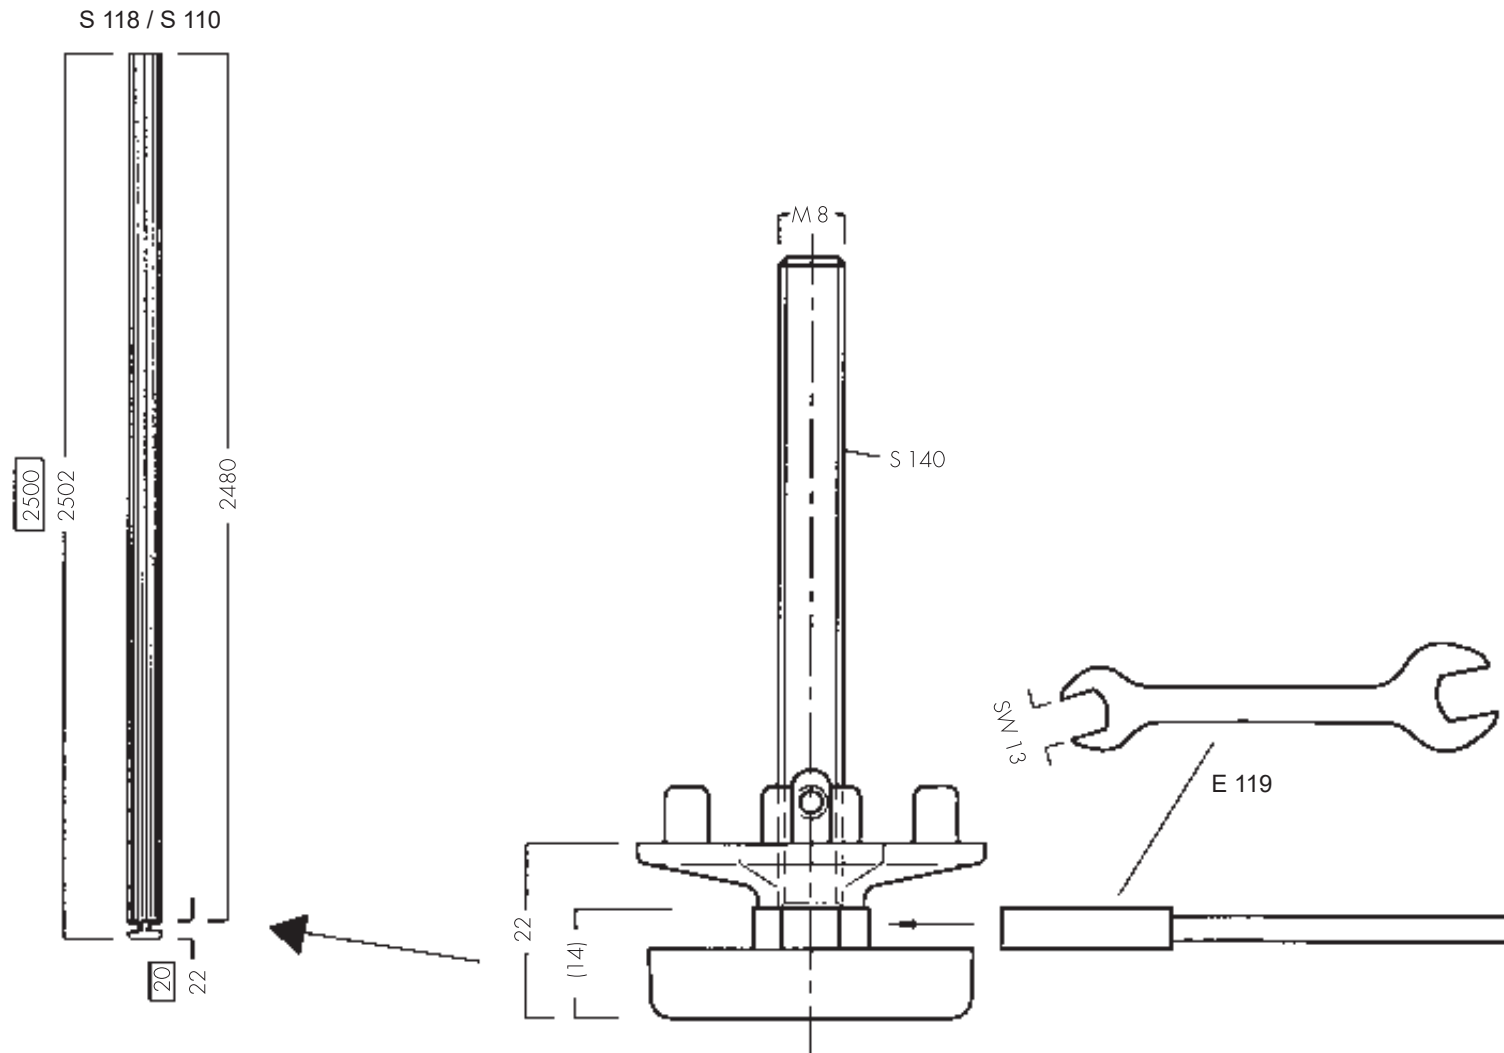

Adjustable foot S 140 - Mounting height 22 mm

TI-MB-S2.0

technical information

TI MB-S 2.0 06/2001 neues Layout 09/2005 shift