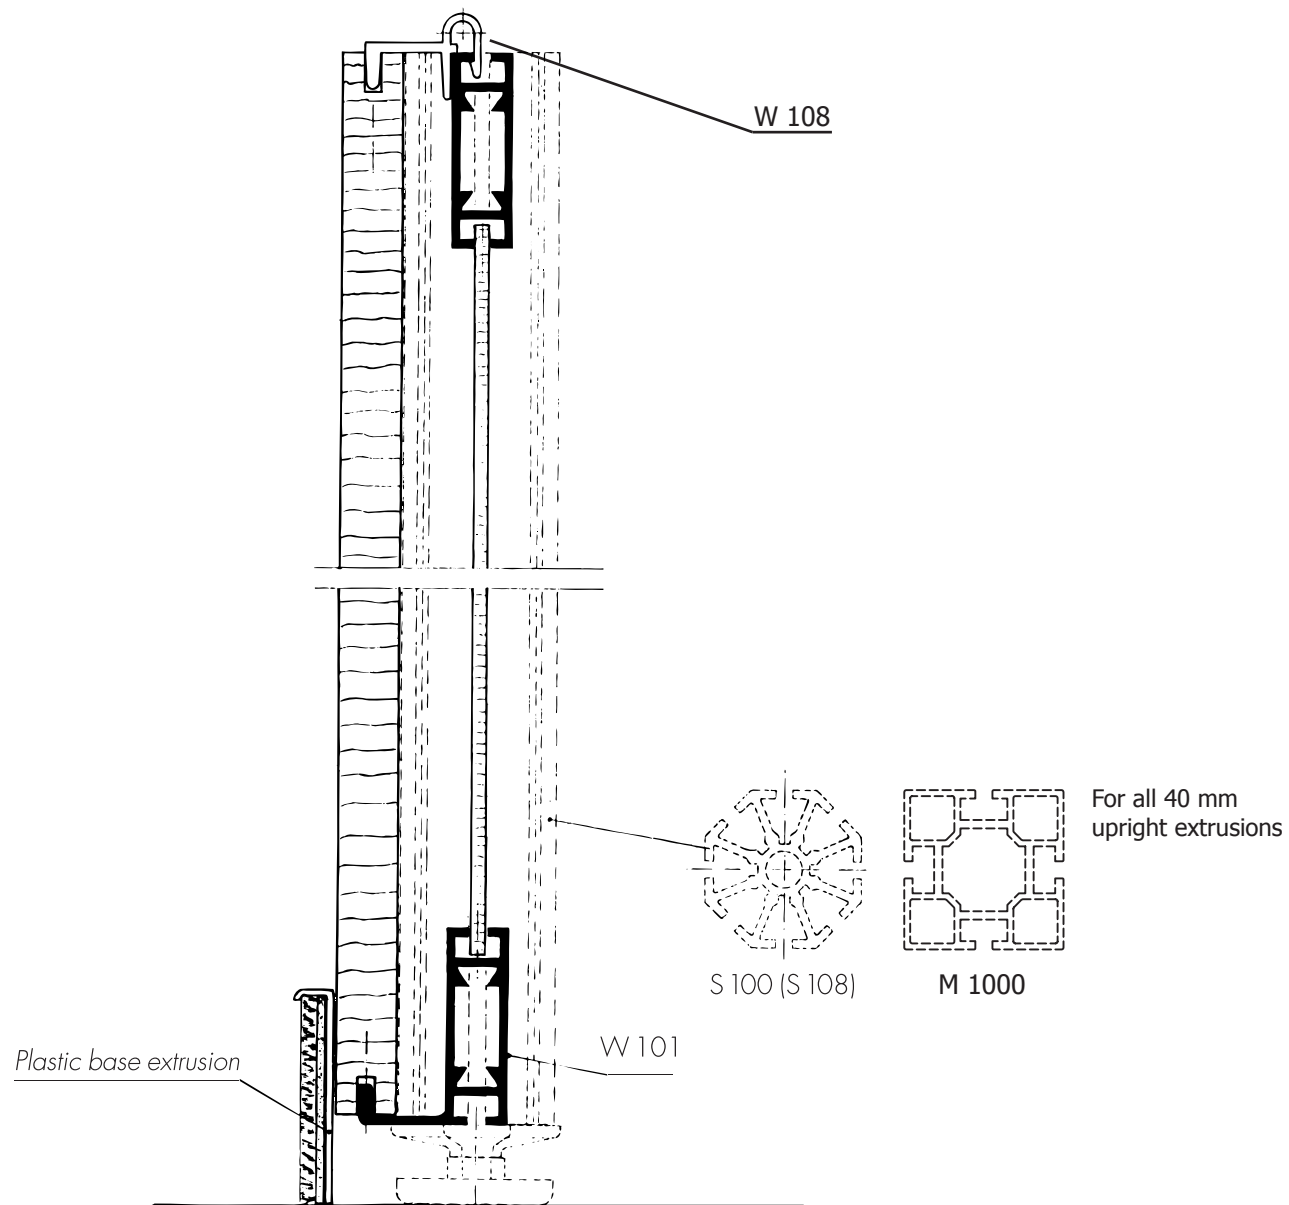

Wallpanel 16 mm on one side

TI-MB-VW1.0

➤ technical information

Detail:

TI MB-VW 1.0 04.1990 10/05 SHIFT