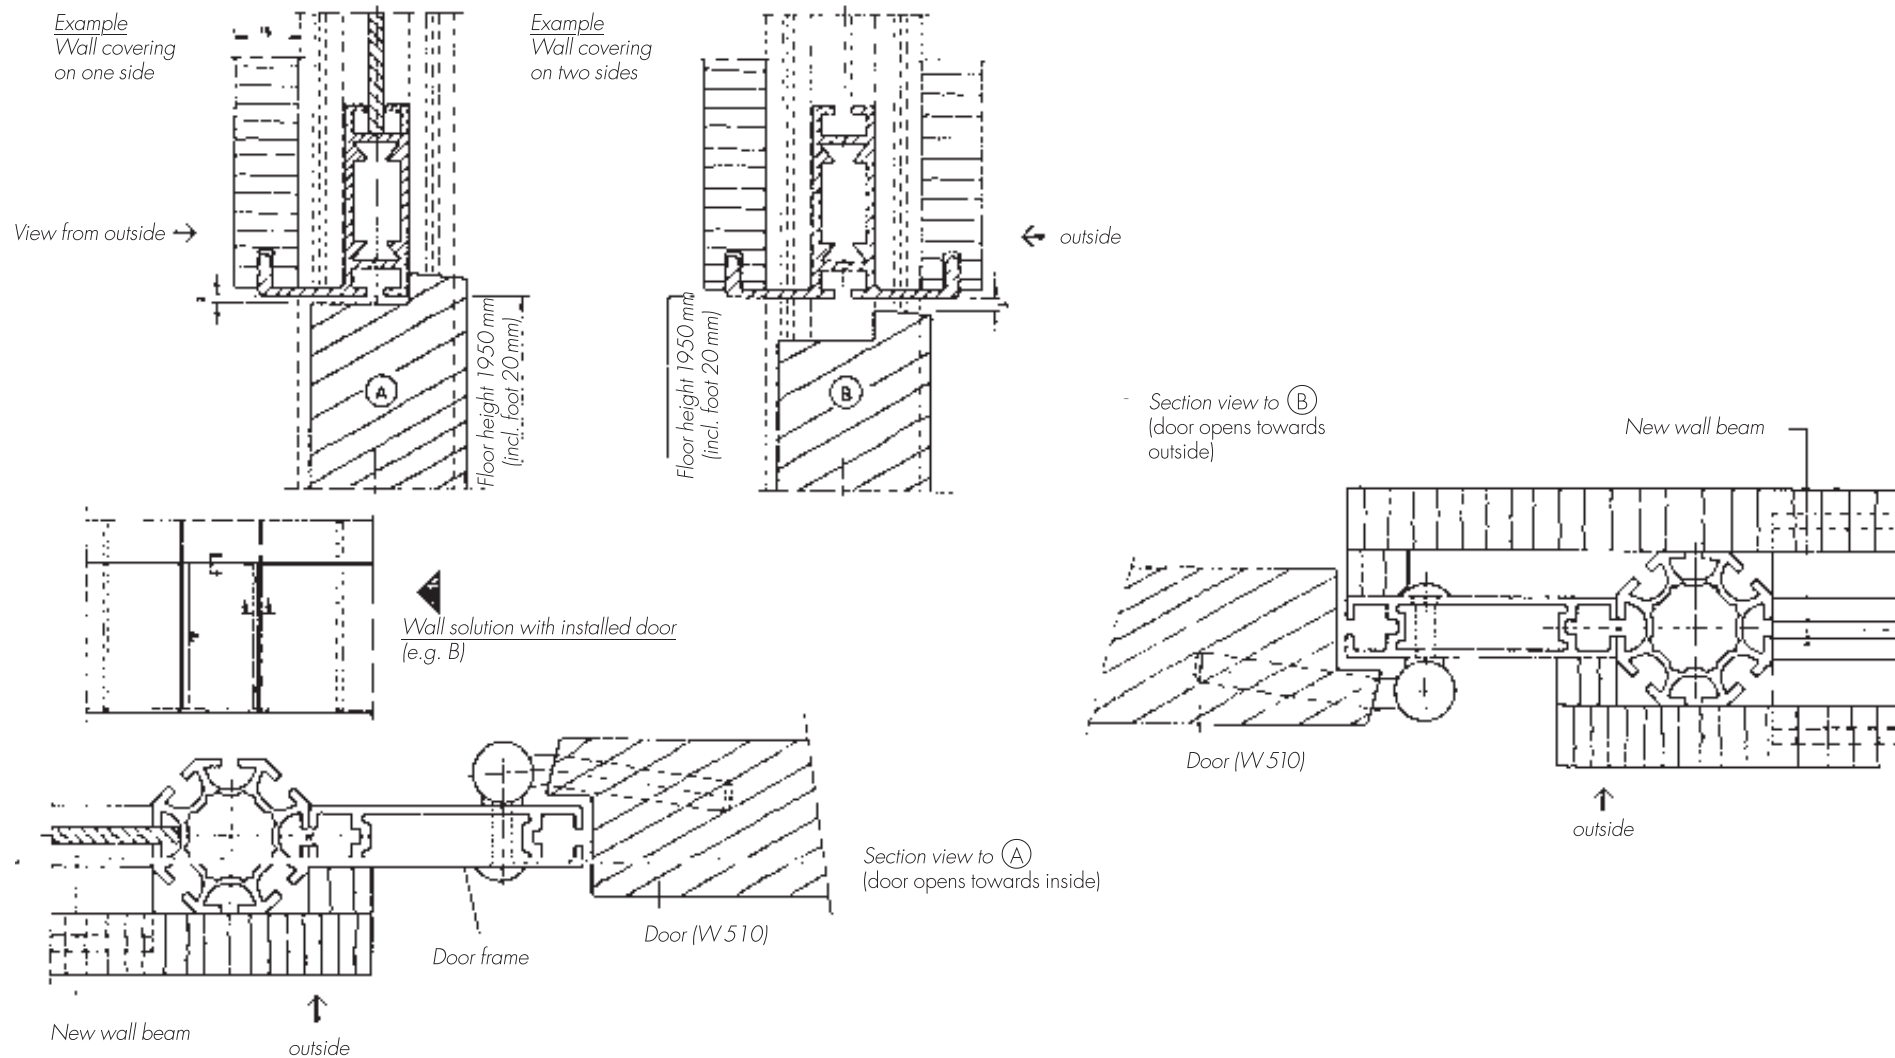

Doors - Example for Installation

TI-MB-VW11.0

technical information

TI MB-VW 11.0 04.1990 10/05 SHIIFT