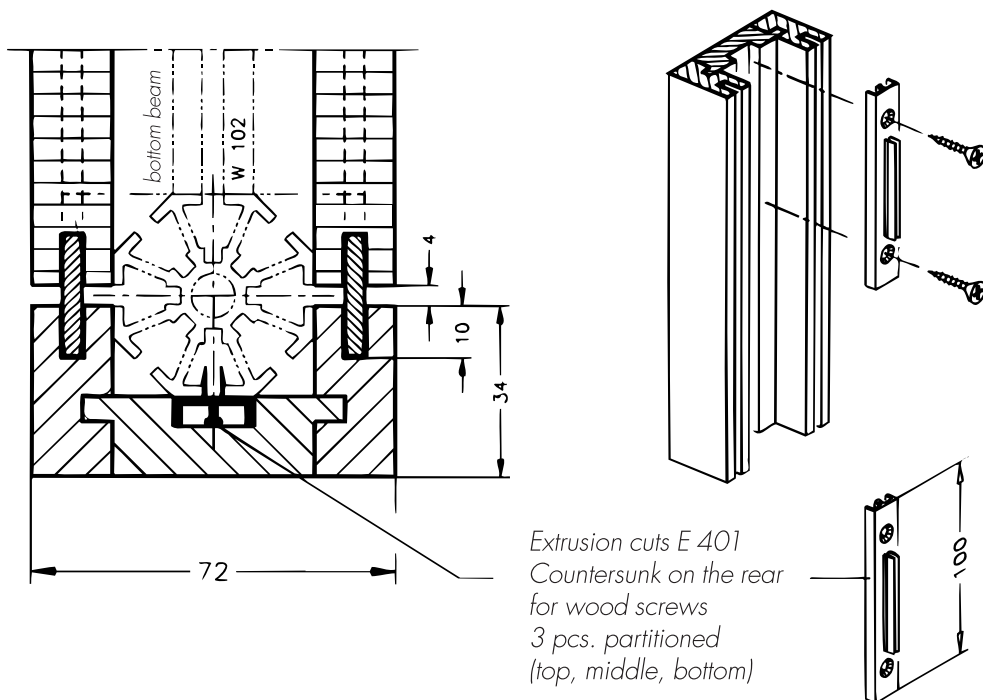

Concealing of uproghts at wall ends

TI-MB-VW4.0

technical information

16 mm panel, both sides white

16 mm panel on one side

TI MB-VW 4.0 04.1990 10/05 SHIFT