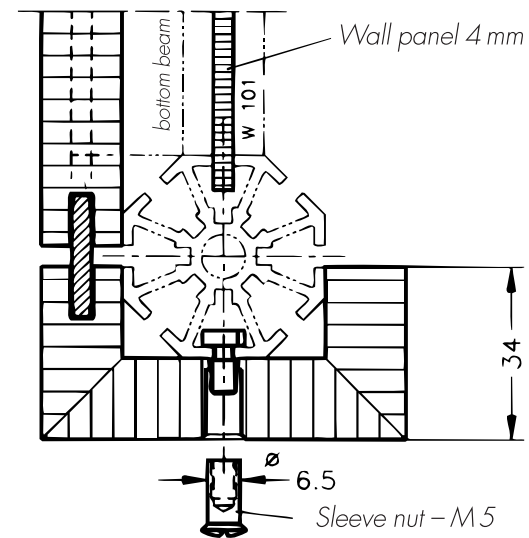

Concealing of uproghts at wall ends

TI-MB-VW4.0

technical information

16 mm panel, both sides white

16 mm panel on one side

TI MB-VW 4.0 04.1990 10/05 SHIFT