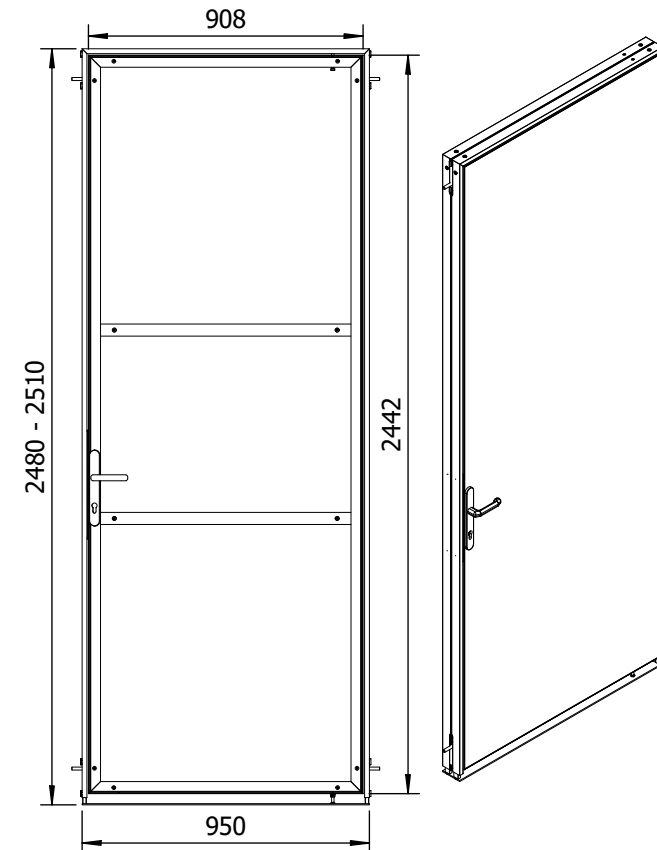

Door W 805 Panel and Fabric Dimensions

TI-MBOW-A02

technical information

Fabric dimensions

Outside dimensions of door frame: 2442 x 908

(ATTENTION: Use 12x3mm silicone edge for door frames!)

Panel dimensions

Outside dimensions of door frame: 2036+0,5 x 903

(see drawing)

TI-MBOW-A02 E-000643-1300A-T02 A.1 Freigegeben 14.11.2024 ED

suitable for W 805

octanorm 