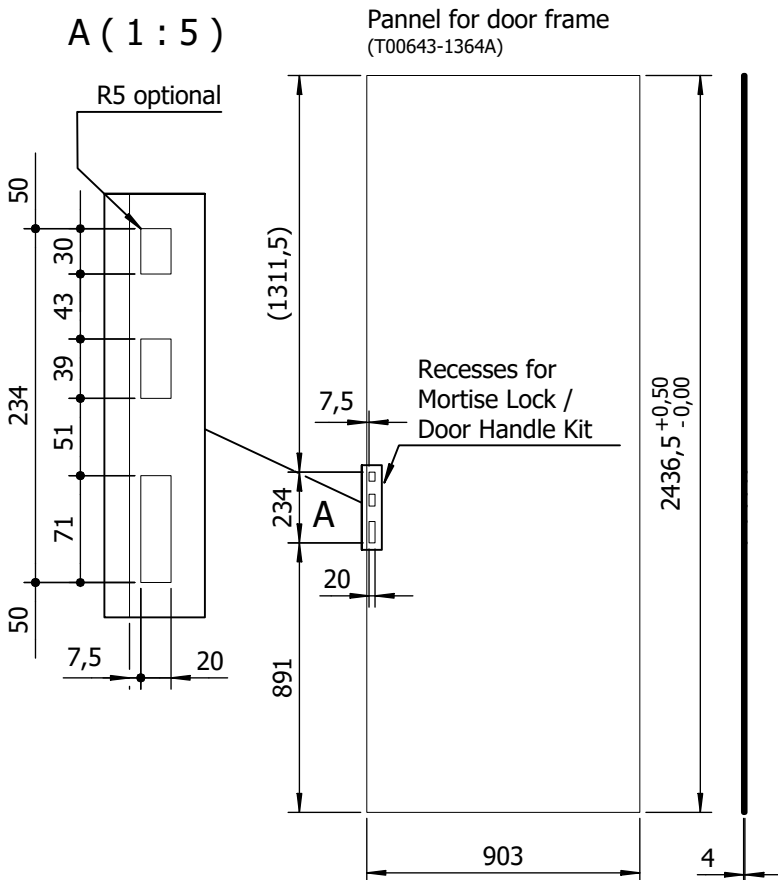

Door W 805 Panel and Fabric Dimensions

TI-MBOW-A02

technical information

Fabric dimensions

Outside dimensions of door frame: 2442 x 908

(ATTENTION: Use 12x3mm silicone edge for door frames!)

Panel dimensions

Outside dimensions of door frame: 2036+0,5 x 903

(see drawing)

TI-MBOW-A02 E-000643-1300A-T02 A.1 Freigegeben 14.11.2024 ED

suitable for W 805

octanorm 