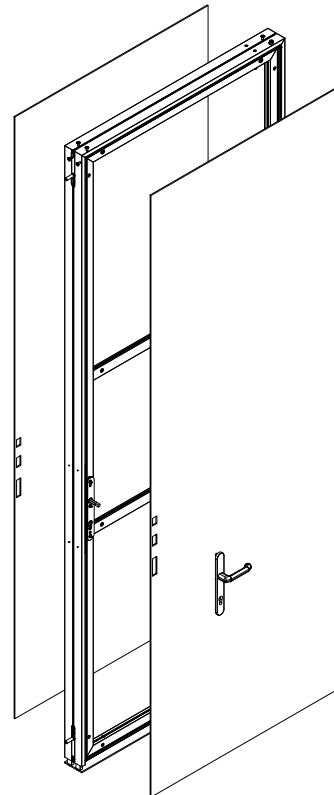

Door W 805 Panel and Fabric Dimensions

TI-MBOW-A02

technical information

Fabric dimensions

Outside dimensions of door frame: 2442 x 908

(ATTENTION: Use 12x3mm silicone edge for door frames!)

Panel dimensions

Outside dimensions of door frame: 2036+0,5 x 903

(see drawing)

TI-MBOW-A02 E-000643-1300A-T02 A.1 Freigegeben 14.11.2024 ED

suitable for W 805

octanorm 