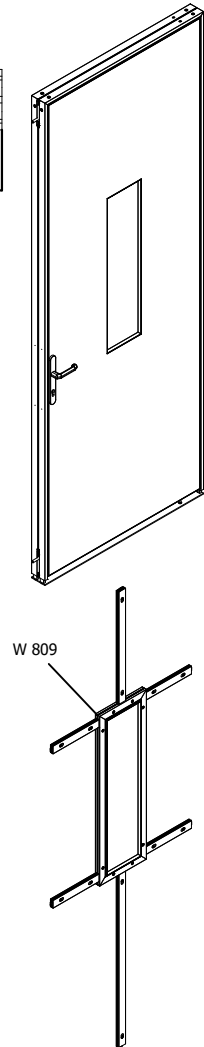

Fabric dimensions  
 Outside dimensions of door frame: 2442 x 908  
**(ATTENTION: Use 12x3mm silicone edge for door frames!)**

Pannel dimensions  
 Outside dimensions of door frame: 2436+0,5 x 903  
 (see drawing)

**B-B ( 1 : 5 )**

suitable for W 805 with W 809