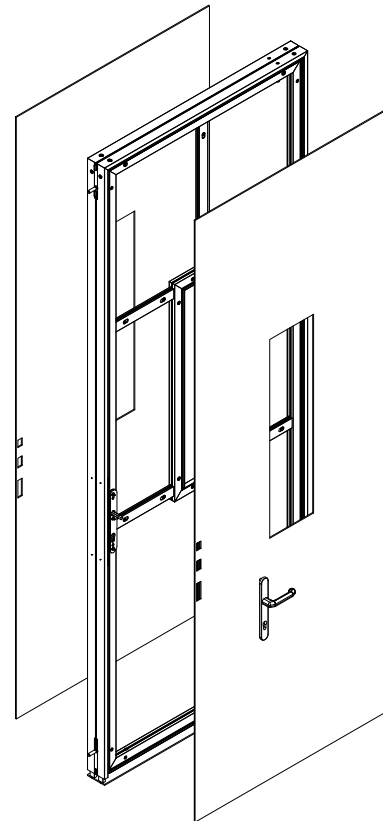

Fabric dimensions  
 Outside dimensions of door frame: 2442 x 908  
**(ATTENTION: Use 12x3mm silicone edge for door frames!)**

Pannel dimensions  
 Outside dimensions of door frame: 2436+0,5 x 903  
 (see drawing)

**B-B ( 1 : 5 )**

suitable for W 805 with W 809