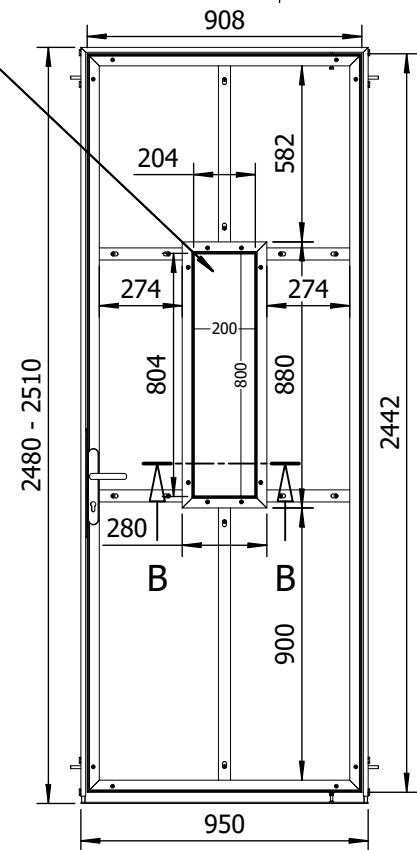

Fabric dimensions  
 Outside dimensions of door frame: 2442 x 908  
**(ATTENTION: Use 12x3mm silicone edge for door frames!)**

Pannel dimensions  
 Outside dimensions of door frame: 2436+0,5 x 903  
 (see drawing)

**B-B ( 1 : 5 )**

suitable for W 805 with W 809