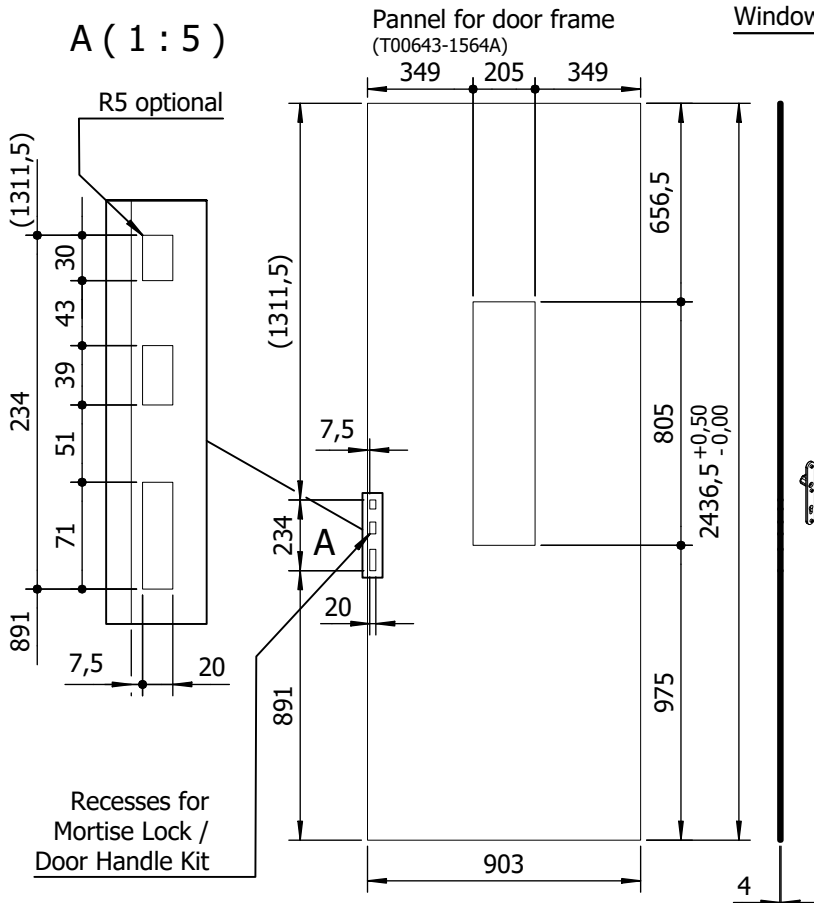

Fabric dimensions  
 Outside dimensions of door frame: 2442 x 908  
**(ATTENTION: Use 12x3mm silicone edge for door frames!)**

Pannel dimensions  
 Outside dimensions of door frame: 2436+0,5 x 903  
 (see drawing)

**B-B ( 1 : 5 )**

suitable for W 805 with W 809