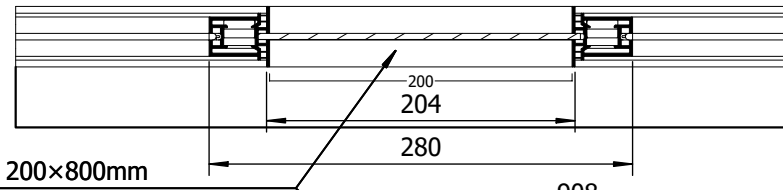

Fabric dimensions  
 Outside dimensions of door frame: 2442 x 908  
**(ATTENTION: Use 12x3mm silicone edge for door frames!)**

Pannel dimensions  
 Outside dimensions of door frame: 2436+0,5 x 903  
 (see drawing)

**B-B ( 1 : 5 )**

suitable for W 805 with W 809