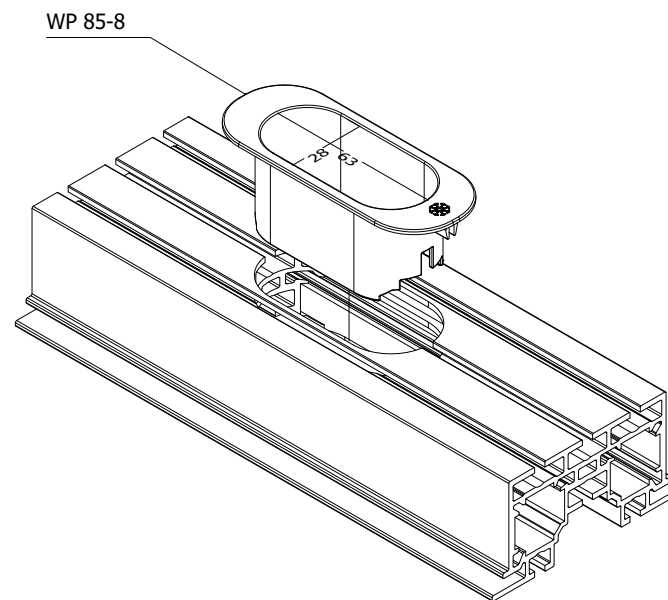

Position of Cable Outlet in Frame

octawall pro cable outlet and cable protection

All dimensions in mm!
The drawing with dimensions basically remains valid!

TIMBOWT912A E-000641-99405-T912 B Freigegeben 21.10.2021 FW