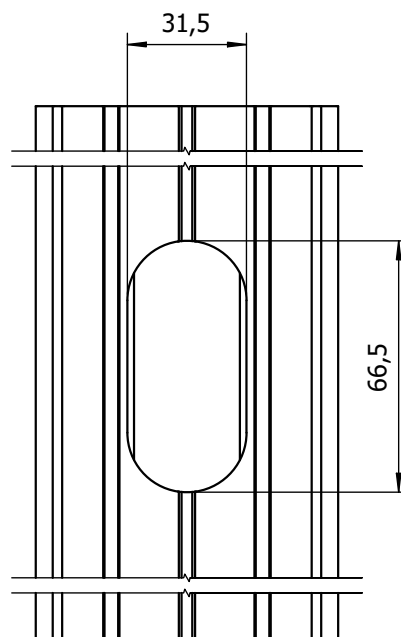

Position of Cable Outlet in Frame

octawall pro cable outlet and cable protection

All dimensions in mm!
The drawing with dimensions basically remains valid!

TIMBOWT912A E-000641-99405-T912 B Freigegeben 21.10.2021 FW