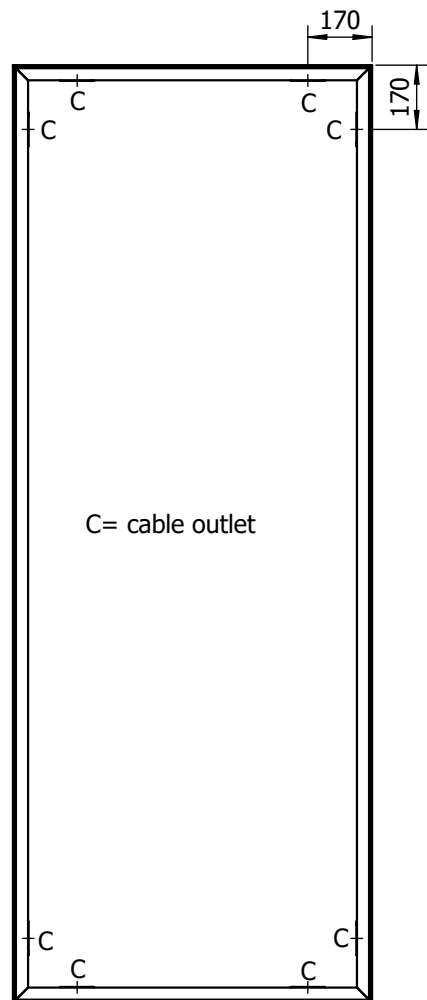

Position of Cable Outlet in Frame

octawall pro cable outlet and cable protection

All dimensions in mm!
The drawing with dimensions basically remains valid!

TIMBOWT912A E-000641-99405-T912 B Freigegeben 21.10.2021 FW