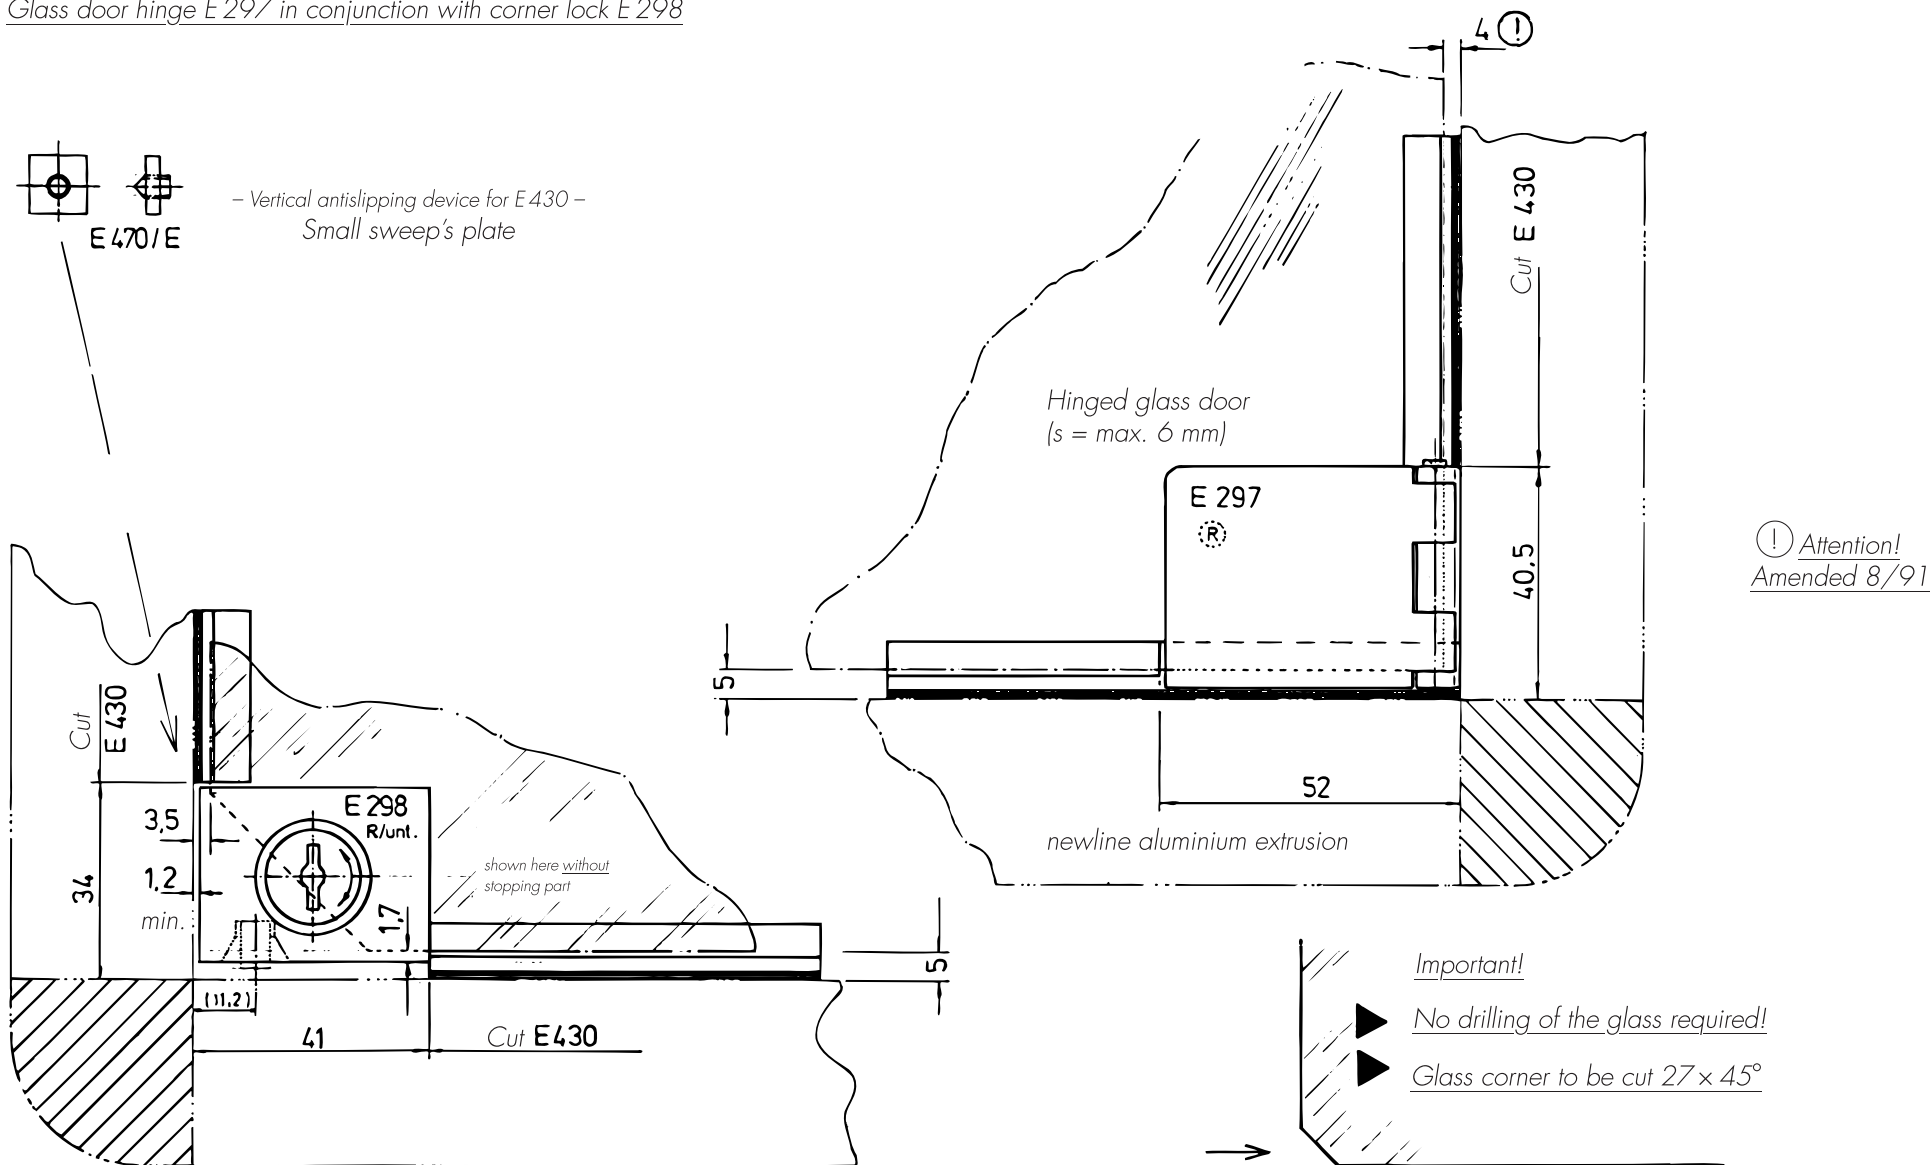

Glass door hinge E 297 in conjunction with corner lock E 298

TI NL-11 09/05 SHIFT