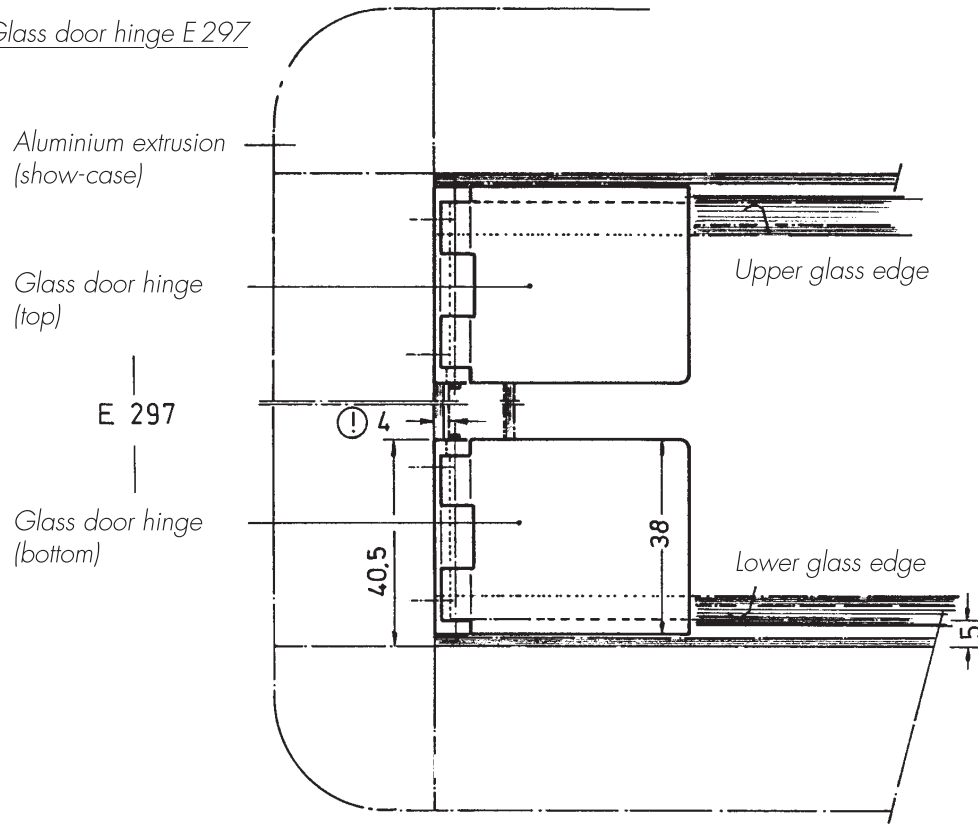

Detail: Glass door hinge E 297

Important:  
For fixation of the glass no drilling required!

E 297 = 1 set consisting of:  
1 glass door hinge, top  
1 glass door hinge, bottom

Attention!  
Amended 8/91