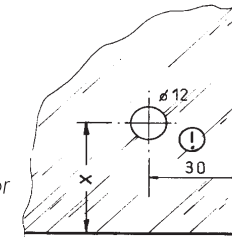

zinc casting
matte chrome plated, with fixing accessories
for glass thickness of 4 – 6 mm
(fits with glass door hinges E 297)
universally applicable for left and right

E 297/M

Drilling in glass door
 necessary!