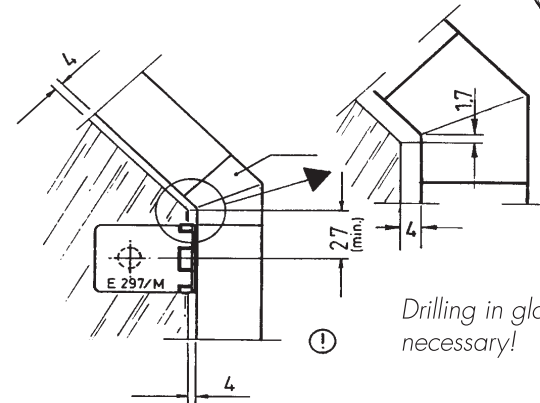

zinc casting
matte chrome plated, with fixing accessories
for glass thickness of 4 – 6 mm
(fits with glass door hinges E 297)
universally applicable for left and right

E 297/M

Drilling in glass door
 necessary!