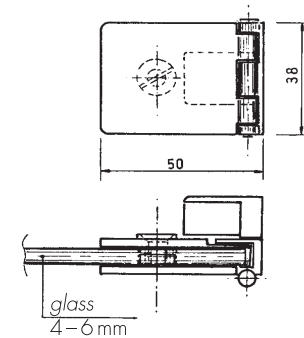

Examples for application: