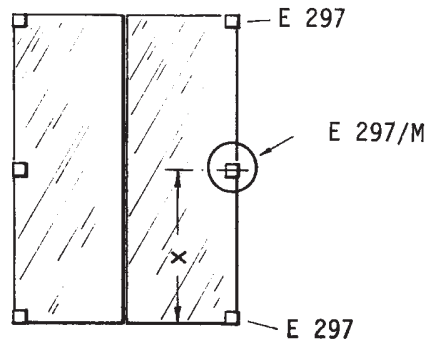

Examples for application: