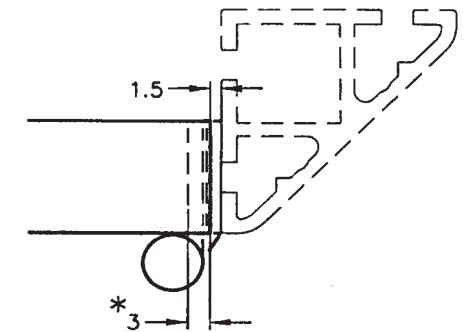

Hinge for wooden doors E 296 L + R

TI-NL-93

technical information

3 times drilled and countersunk
for wood screws, 3 mm dia.

TI NL-93 07.1997 09/05 SHIFT