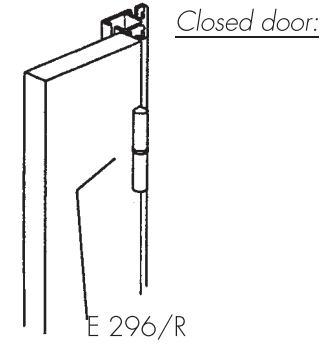

Hinge for wooden doors E 296 L + R

TI-NL-93

technical information

3 times drilled and countersunk
for wood screws, 3 mm dia.

TI NL-93 07.1997 09/05 SHIFT