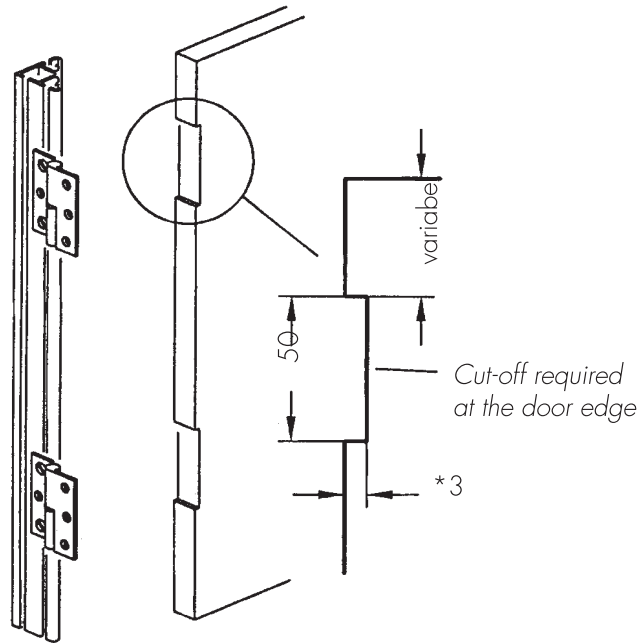

Hinge for wooden doors E 296 L + R

TI-NL-93

technical information

3 times drilled and countersunk
for wood screws, 3 mm dia.

TI NL-93 07.1997 09/05 SHIFT