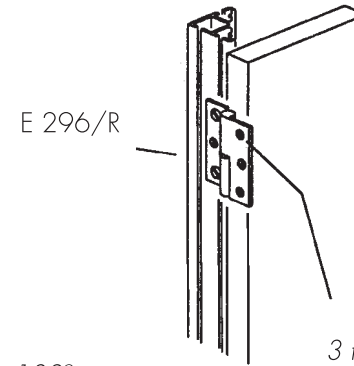

Hinge for wooden doors E 296 L + R

TI-NL-93

technical information

3 times drilled and countersunk
for wood screws, 3 mm dia.

TI NL-93 07.1997 09/05 SHIFT