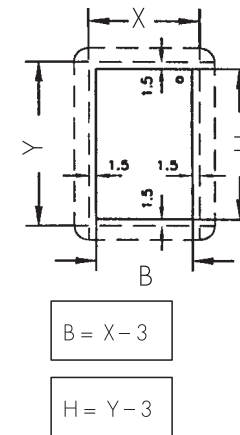

Hinge for wooden doors E 296 L + R

TI-NL-93

technical information

3 times drilled and countersunk
for wood screws, 3 mm dia.

TI NL-93 07.1997 09/05 SHIFT