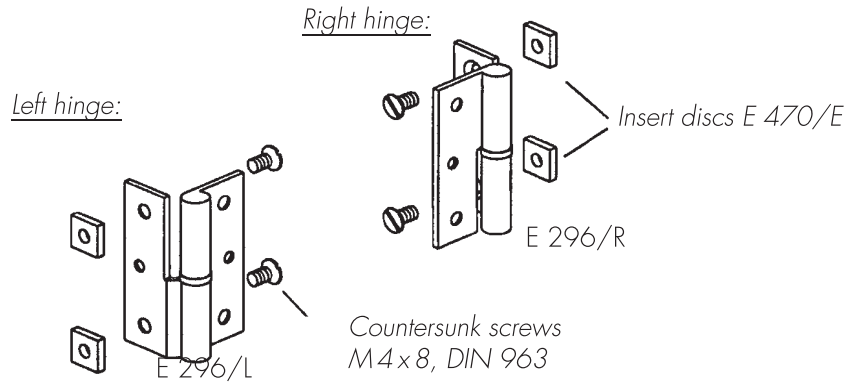

Hinge for wooden doors E 296 L + R

TI-NL-93

technical information

3 times drilled and countersunk
for wood screws, 3 mm dia.

TI NL-93 07.1997 09/05 SHIFT