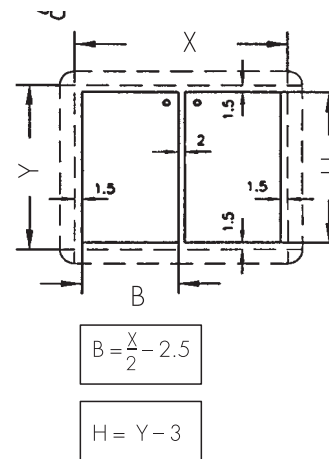

Hinge for wooden doors E 296 L + R

TI-NL-93

technical information

3 times drilled and countersunk
for wood screws, 3 mm dia.

TI NL-93 07.1997 09/05 SHIFT