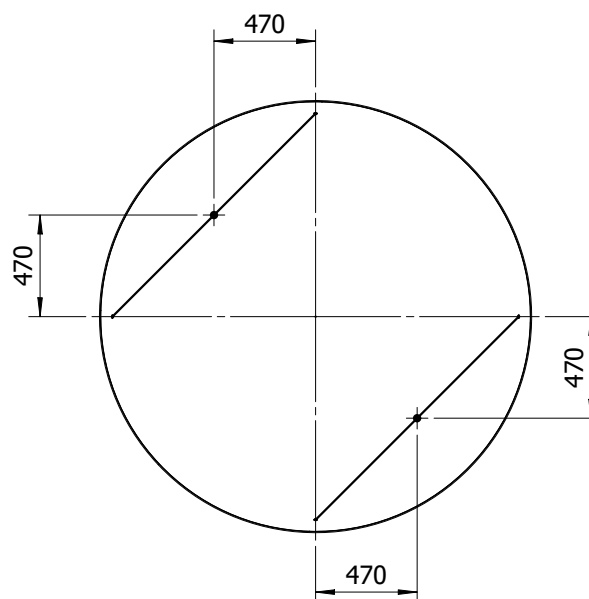

4 Hanging Points

required accessories:
4x suspension kit OL 435 or
4x suspension kit OL 437

2 Hanging Points

required accessories:
4x suspension kit OL 437

1 Hanging Point

required accessories:
1x central ceiling suspension OL 436-4