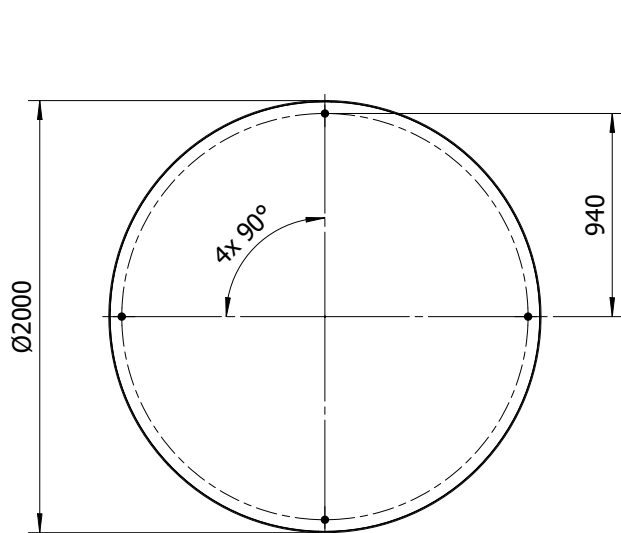

4 Hanging Points

required accessories:
4x suspension kit OL 435 or
4x suspension kit OL 437

2 Hanging Points

required accessories:
4x suspension kit OL 437

1 Hanging Point

required accessories:
1x central ceiling suspension OL 436-4