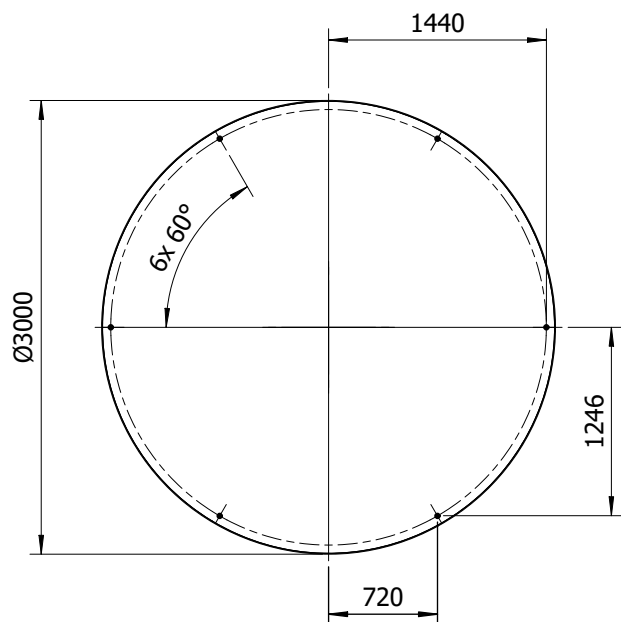

TI-OL-2.1.3 E-000636-0003A-T03 A Freigegeben 02.07.2024 HSD