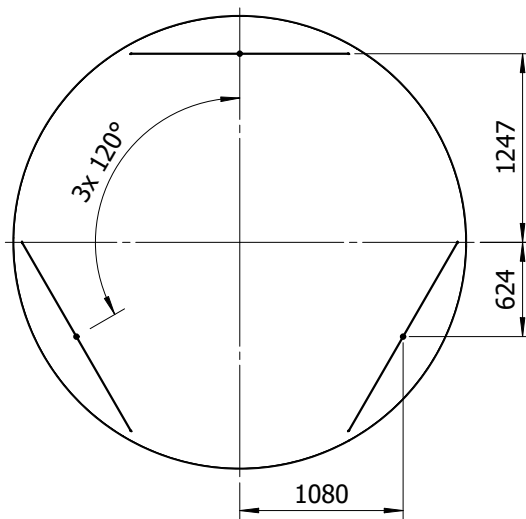

TI-OL-2.1.3 E-000636-0003A-T03 A Freigegeben 02.07.2024 HSD