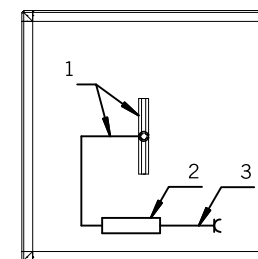

Cube 4 Lighting Elements

Parts list for wiring of 4 lighting elements			
Item	Qty	Art. N°	Description
1	4	OL 670, OL 675	lighting element (straight or T-shaped)
2	2	OL 102	PSU
3	2	OL 122	connection cable
4	2	OL 150	distribution block

Cube 2 Lighting Elements

Parts list for wiring of 2 lighting elements			
Item	Qty	Art. N°	Description
1	2	OL 670, OL 675	lighting element (straight or T-shaped)
2	1	OL 102	PSU
3	1	OL 122	connection cable
4	1	OL 150	distribution block

Cube 1 Lighting Element

Parts list for wiring of 1 lighting element			
Item	Qty	Art. N°	Description
1	1	OL 670, OL 675	Lighting element (straight or T-shaped)
2	1	OL 100	PSU
3	1	OL 122	connection cable