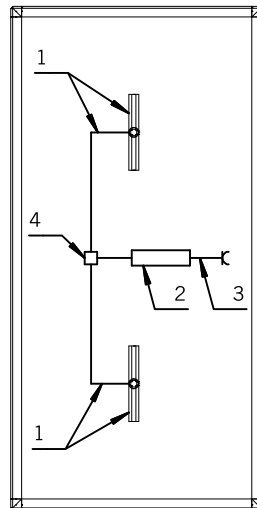

Cube 4 Lighting Elements

Parts list for wiring of 4 lighting elements			
Item	Qty	Art. N°	Description
1	4	OL 670, OL 675	lighting element (straight or T-shaped)
2	2	OL 102	PSU
3	2	OL 122	connection cable
4	2	OL 150	distribution block

Cube 2 Lighting Elements

Parts list for wiring of 2 lighting elements			
Item	Qty	Art. N°	Description
1	2	OL 670, OL 675	lighting element (straight or T-shaped)
2	1	OL 102	PSU
3	1	OL 122	connection cable
4	1	OL 150	distribution block

Cube 1 Lighting Element

Parts list for wiring of 1 lighting element			
Item	Qty	Art. N°	Description
1	1	OL 670, OL 675	Lighting element (straight or T-shaped)
2	1	OL 100	PSU
3	1	OL 122	connection cable