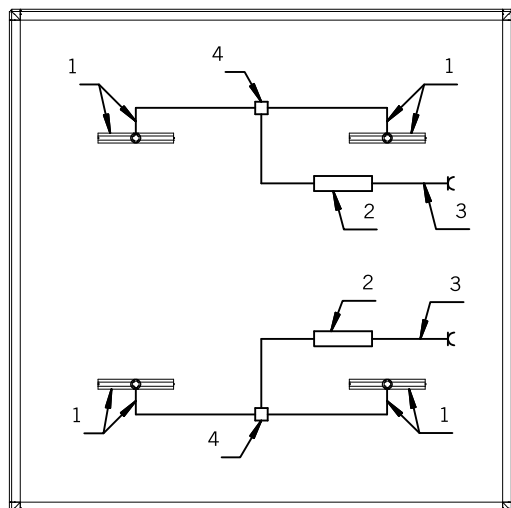

Cube 4 Lighting Elements

Parts list for wiring of 4 lighting elements			
Item	Qty	Art. N°	Description
1	4	OL 670, OL 675	lighting element (straight or T-shaped)
2	2	OL 102	PSU
3	2	OL 122	connection cable
4	2	OL 150	distribution block

Cube 2 Lighting Elements

Parts list for wiring of 2 lighting elements			
Item	Qty	Art. N°	Description
1	2	OL 670, OL 675	lighting element (straight or T-shaped)
2	1	OL 102	PSU
3	1	OL 122	connection cable
4	1	OL 150	distribution block

Cube 1 Lighting Element

Parts list for wiring of 1 lighting element			
Item	Qty	Art. N°	Description
1	1	OL 670, OL 675	Lighting element (straight or T-shaped)
2	1	OL 100	PSU
3	1	OL 122	connection cable