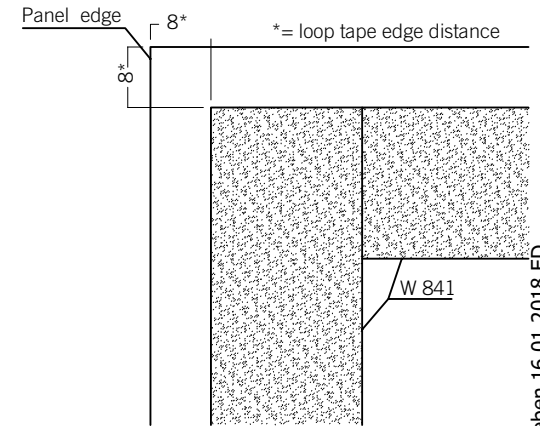

Detail positioning of loop tape

View panel back

All dimensions in mm!  
 The drawing with dimensions remains valid!

TI-OW-21.1 E-000577-0405A-T10 A Freigegeben 16.01.2018 ED