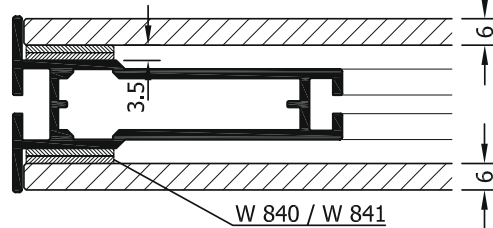

octawall 40 standard
panel: 8mm
hook-and-loop-tape: 2mm

octawall 40 version 1
panel: 10mm
hook-and-loop-tape: 2mm

octawall 40 version 2
panel: 8mm
hook-and-loop-tape: 3.5mm

octawall 40 version 3
panel: 6mm
hook-and-loop-tape: 3.5mm

octawall 60 standard
panel: 8mm
hook-and-loop-tape: 3.5mm

octawall 60 version 1
panel: 10mm
hook-and-loop-tape: 2mm