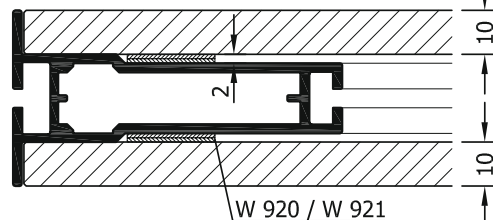

octawall 40 standard
panel: 8mm
hook-and-loop-tape: 2mm

octawall 40 version 1
panel: 10mm
hook-and-loop-tape: 2mm

octawall 40 version 2
panel: 8mm
hook-and-loop-tape: 3.5mm

octawall 40 version 3
panel: 6mm
hook-and-loop-tape: 3.5mm

octawall 60 standard
panel: 8mm
hook-and-loop-tape: 3.5mm

octawall 60 version 1
panel: 10mm
hook-and-loop-tape: 2mm