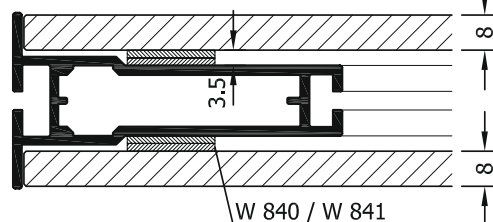

octawall 40 standard
panel: 8mm
hook-and-loop-tape: 2mm

octawall 40 version 1
panel: 10mm
hook-and-loop-tape: 2mm

octawall 40 version 2
panel: 8mm
hook-and-loop-tape: 3.5mm

octawall 40 version 3
panel: 6mm
hook-and-loop-tape: 3.5mm

octawall 60 standard
panel: 8mm
hook-and-loop-tape: 3.5mm

octawall 60 version 1
panel: 10mm
hook-and-loop-tape: 2mm