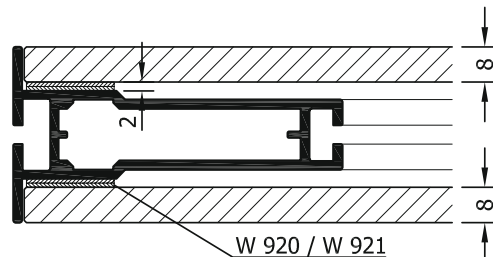

octawall 40 standard
panel: 8mm
hook-and-loop-tape: 2mm

octawall 40 version 1
panel: 10mm
hook-and-loop-tape: 2mm

octawall 40 version 2
panel: 8mm
hook-and-loop-tape: 3.5mm

octawall 40 version 3
panel: 6mm
hook-and-loop-tape: 3.5mm

octawall 60 standard
panel: 8mm
hook-and-loop-tape: 3.5mm

octawall 60 version 1
panel: 10mm
hook-and-loop-tape: 2mm