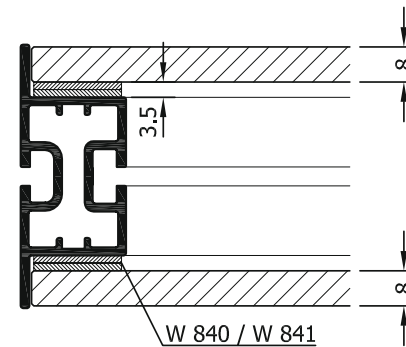

octawall 40 standard
panel: 8mm
hook-and-loop-tape: 2mm

octawall 40 version 1
panel: 10mm
hook-and-loop-tape: 2mm

octawall 40 version 2
panel: 8mm
hook-and-loop-tape: 3.5mm

octawall 40 version 3
panel: 6mm
hook-and-loop-tape: 3.5mm

octawall 60 standard
panel: 8mm
hook-and-loop-tape: 3.5mm

octawall 60 version 1
panel: 10mm
hook-and-loop-tape: 2mm